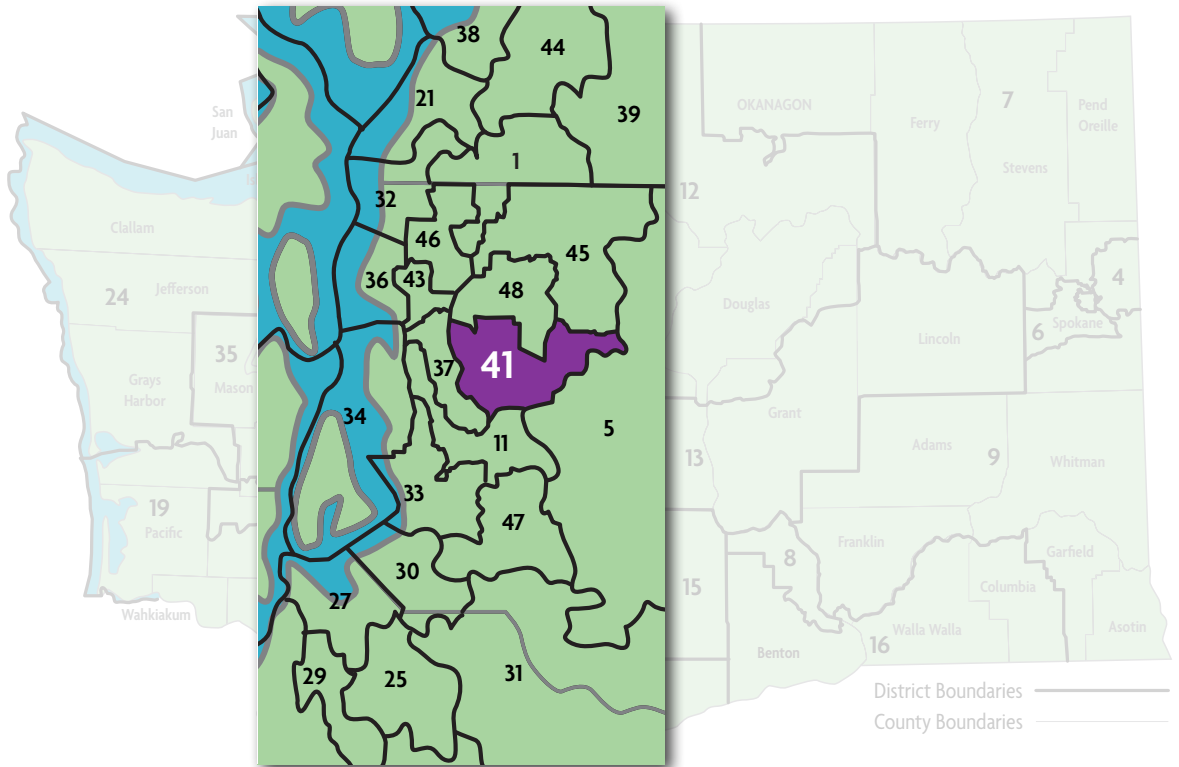

ECEAP in Legislative District 41

In Legislative District 41, there is **1 ECEAP Contractor** serving a total of **20 ECEAP children and their families in 1 site** throughout the district.

The Contractor/Sites	Part Day Slots	Full Day Slots	Working Day Slots	Total Children Served
BELLEVUE SCHOOL DISTRICT https://bsd405.org/programs/elp/preschool/				
LAKE HILLS https://bsd405.org/lakehills/	20			20