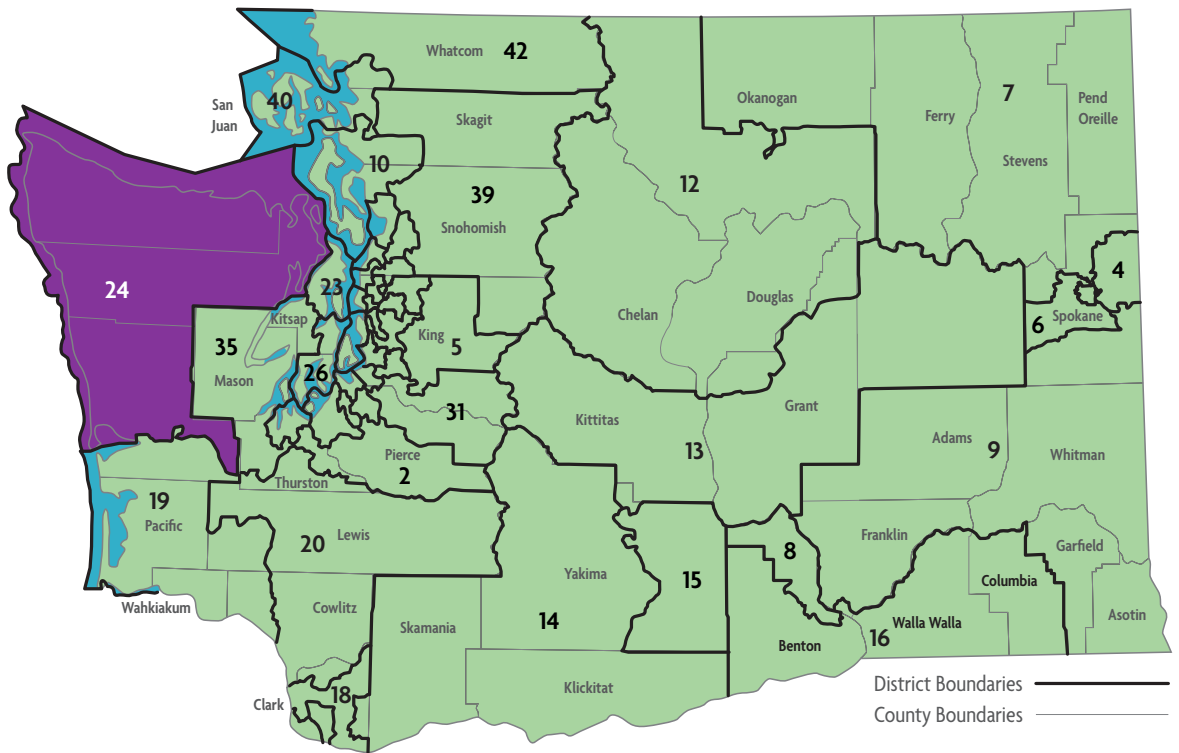

ECEAP in Legislative District 24

ECEAP staff increased their visits and points of contact and connection with families to decrease isolation and risk. Read how one contractor in this area of the state kept health a priority during the pandemic.

In Legislative District 24, there are **4 ECEAP Contractors** serving a total of **181 ECEAP children and their families in 8 sites** throughout the district.

Contractor/Sites	Part Day Slots	Full Day Slots	Working Day Slots	Total Children Served
ABERDEEN SCHOOL DISTRICT https://www.asd5.org/domain/1187				
ELMA SCHOOL DISTRICT	16			50
HOQUIAM - LINCOLN SCHOOL	28			
MCCLEARY SCHOOL DISTRICT	6			
ESD 113 https://www.soundtoharbor.com/				
NORTH BEACH SCHOOL DISTRICT https://www.northbeachschools.org/				
• OCEAN SHORES ELEMENTARY SCHOOL	9			51
• PACIFIC BEACH ELEMENTARY SCHOOL	8			
LEARNING TO GROW PRESCHOOL https://www.soundtoharbor.com/centers/grays-harbor-county/learning-to-grow-eceap/	34			

Continued to the following page.