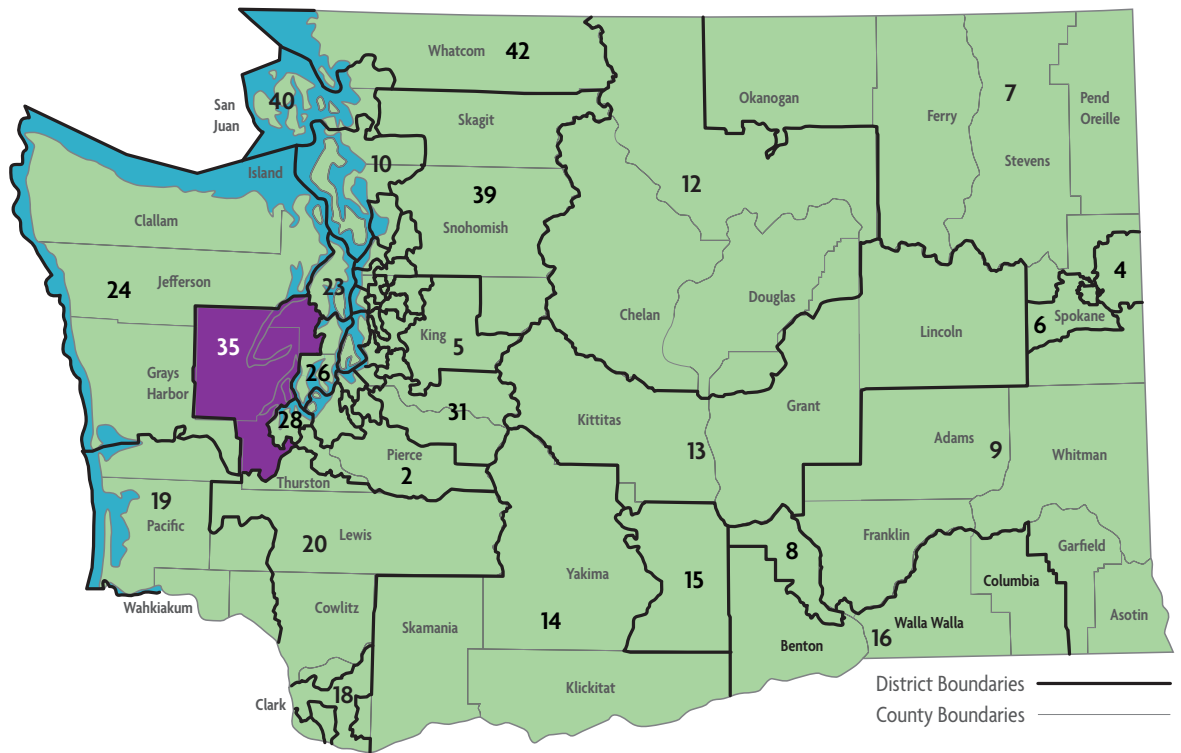

ECEAP in Legislative District 35

In Legislative District 35, there are **2 ECEAP Contractors** serving a total of **161 ECEAP children and their families in 5 sites** throughout the district.

Contractor/Sites	Part Day Slots	Full Day Slots	Working Day Slots	Total Children Served
ESD 113 https://www.soundtoharbor.com/				
EARLY LEARNING CENTER AT SHELTON https://www.soundtoharbor.com/centers/mason-county/shelton/	72	18		118
SQUAXIN ISLAND CHILD DEVELOPMENT CENTER https://squaxinisland.org/covid-19/child-development-center/	28			
ESD 114 https://www.oesd114.org/Page/1291				
GREEN MOUNTAIN http://greenmountain.ckschools.org/academics/eceap__preschool_	18			43
THELER CENTER https://www.nmsd.wednet.edu/8/Content/924	25