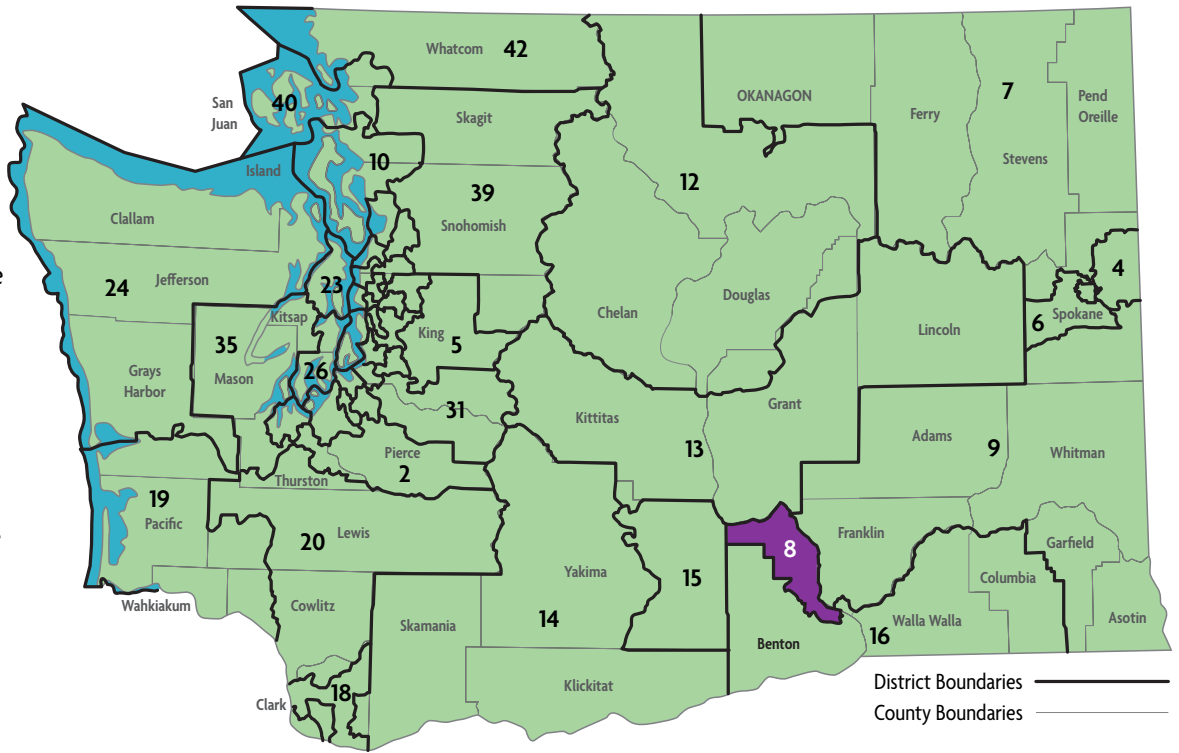

ECEAP in Legislative District 8

ECEAP staff increased their visits and points of contact and connection with families to decrease isolation and risk. Read an example of this work in Legislative District 8: ECEAP and Benton City Rally for Their Neighbors in Need online at www.dcyf.wa.gov/news/eceap-andbenton-city-rally-their-neighbors-need.

In Legislative District 8, there are **4 ECEAP Contractors** serving a total of **580 ECEAP children and their families** in **8 sites** throughout the county.

Contractor/Sites	Part Day Slots	Full Day Slots	Working Day Slots	Total Children Served
ESD 123 www.esd123.org/programs__services/early_learning				
BILINGUAL LEARNING CENTER www.facebook.com/Bilingual-Learning-Center-Preschool-Day-Care-280188142079781/		20		80
CARRUSEL CHILD CARE CENTER		20		
KEENE-RIVERVIEW http://krv.prosserschools.org/		20		
WHITSTRAN http://we.prosserschools.org/		20		
INSPIRE DEVELOPMENT CENTERS https://inspirecenters.org/				
INSPIRE DEVELOPMENT CENTERS		82		82

Continued to the following page.