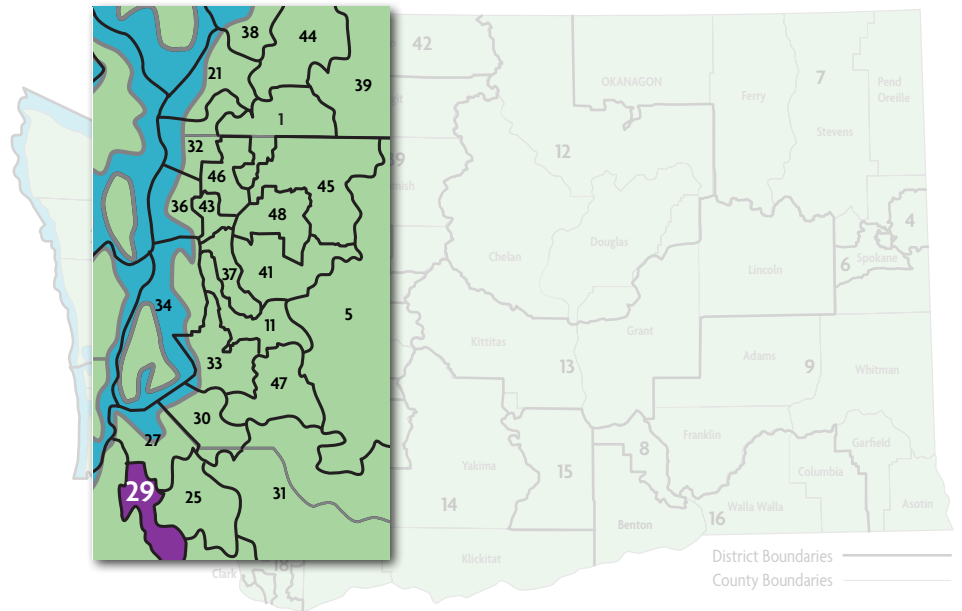

ECEAP in Legislative District 29

In Legislative District 29, there is **1 ECEAP Contractor** serving a total of **579 ECEAP children and their families in 8 sites** throughout the district.

Contractor/Sites	Part Day Slots	Full Day Slots	Working Day Slots	Total Children Served
ESD 121 https://www.psed.org/programs-services/learning-teaching-and-family-support-ltfs/elevating-early-learning-centers-and-schools/early-learning				
BATES CAMPUS SOUTH ECEAP https://www.batestech.edu/student-resources/early-learning-center/		20	20	579
BETHEL NACHES TRAIL https://www.bethelsd.org/Page/5385	44			
BETHEL SPANAWAY ECEAP https://www.bethelsd.org/Page/2365	37			
BETHEL THOMPSON ECEAP https://www.bethelsd.org/Page/2254	55			
CLOVER PARK EARLY LEARNING PROGRAM http://www.cloverpark.k12.wa.us/dept/StudentServices/EarlyChildhood.aspx	227			
CLOVER PARK HAYES CHILD DEVELOPMENT CENTER https://cptc.smartcatalogiq.com/en/2020-2021/Catalog/Campus-Life-Services/Early-Care-and-Education		36		
FRANKLIN PIERCE EARLY LEARNING CENTER https://elc.fpschools.org/preschool-programs/head-start-eceap	104			
TACOMA STAFFORD ELEMENTARY ECEAP https://stafford.tacomaschools.org/	36