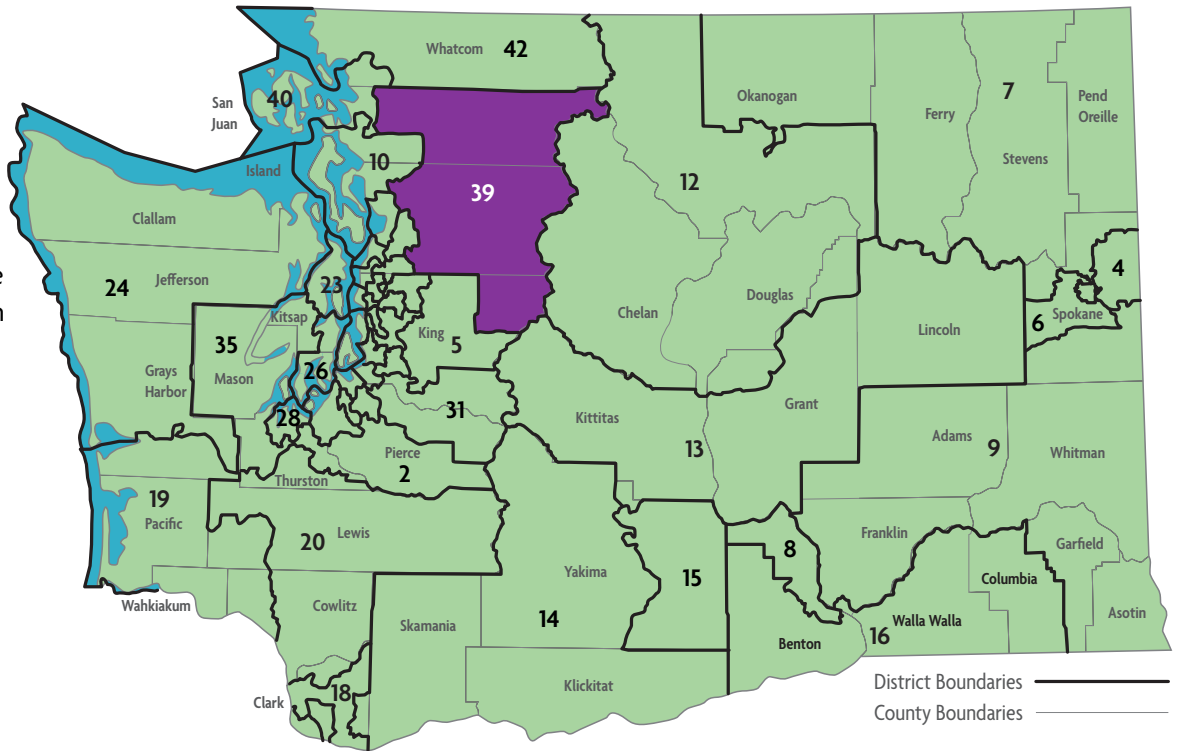

ECEAP in Legislative District 39

ECEAP staff increased their visits and points of contact and connection with families to decrease isolation and risk. Read an example of this work in Legislative District 38: Snohomish County ECEAP Stays Connected During COVID-19.

In Legislative District 39, there are **2 ECEAP Contractors** serving a total of **238 ECEAP children and their families in 8 sites** throughout the district.

Contractor/Sites	Part Day Slots	Full Day Slots	Working Day Slots	Total Children Served
ESD 121 https://www.psesd.org/programs-services/learning-teaching-and-family-support-ltfs/elevating-early-learning-centers-and-schools/early-learning				
SKYKOMISH SCHOOL DISTRICT	2			2
SNOHOMISH COUNTY https://snohomishcountywa.gov/523/Early-Childhood-Education-Assistance-Pro				
ARLINGTON SCHOOL DISTRICT https://apple.asd.wednet.edu/	80			236
DARRINGTON SCHOOL DISTRICT		20		
GRANITE FALLS MONTE CRISTO https://www.gfalls.wednet.edu/departments/early_childhood_education/e_c_e_a_p_preschool	30	20		
SAUK-SUIATTLE TRIBE http://sauk-suiattle.com/Daycare & Preschool.html		10		
SMOKEY POINT DAY CARE AND EARLY LEARNING CENTER		16		
VOLUNTEERS OF AMERICA-SULTAN	40			
VOLUNTEERS OF AMERICA-SULTAN 2		20