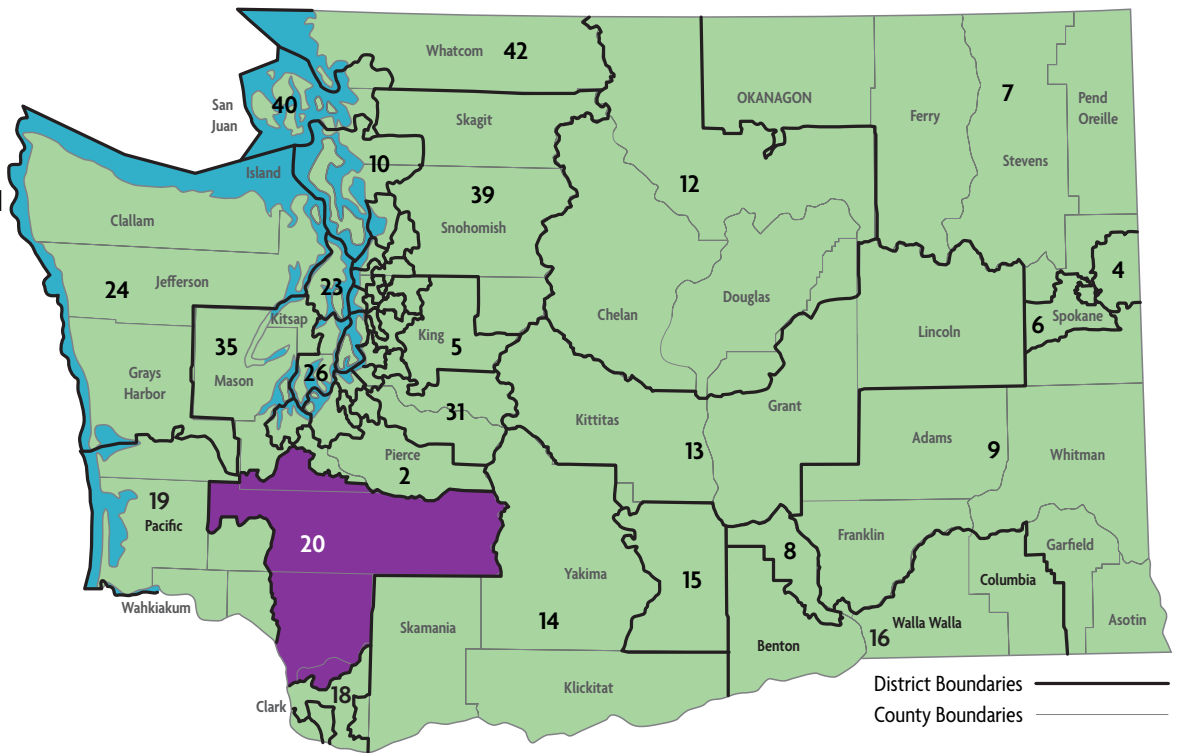

ECEAP in Legislative District 20

ECEAP staff increased their visits and points of contact and connection with families to decrease isolation and risk. Read an example of this work in Legislative District 20: www.dcyf.wa.gov/news/esd-112-eceap-success-stories-during-covid-19.

In Legislative District 20, there are **4 ECEAP Contractors** serving a total of **317 ECEAP children and their families** in **10 sites** throughout the district.

Contractor/Sites	Part Day Slots	Full Day Slots	Working Day Slots	Total Children Served
CENTRALIA COLLEGE www.centralia.edu/resources/early-learning/eceap.aspx				
CENTRALIA COLLEGE CHILDREN'S LAB www.centralia.edu/resources/early-learning/childcare.aspx		22	12	274
CENTRALIA COLLEGE ECEAP ANNEX www.centralia.edu/resources/early-learning/eceap.aspx	34	18		
PEAR STREET EARLY LEARNING CENTER	99			
MORTON SCHOOL DISTRICT www.morton.k12.wa.us/	15			
ONALASKA www.onysd.wednet.edu/	29			
WHITE PASS www.whitepass.k12.wa.us/	10			
WINLOCK www.winlockschools.org/	26			

Continued to the following page.