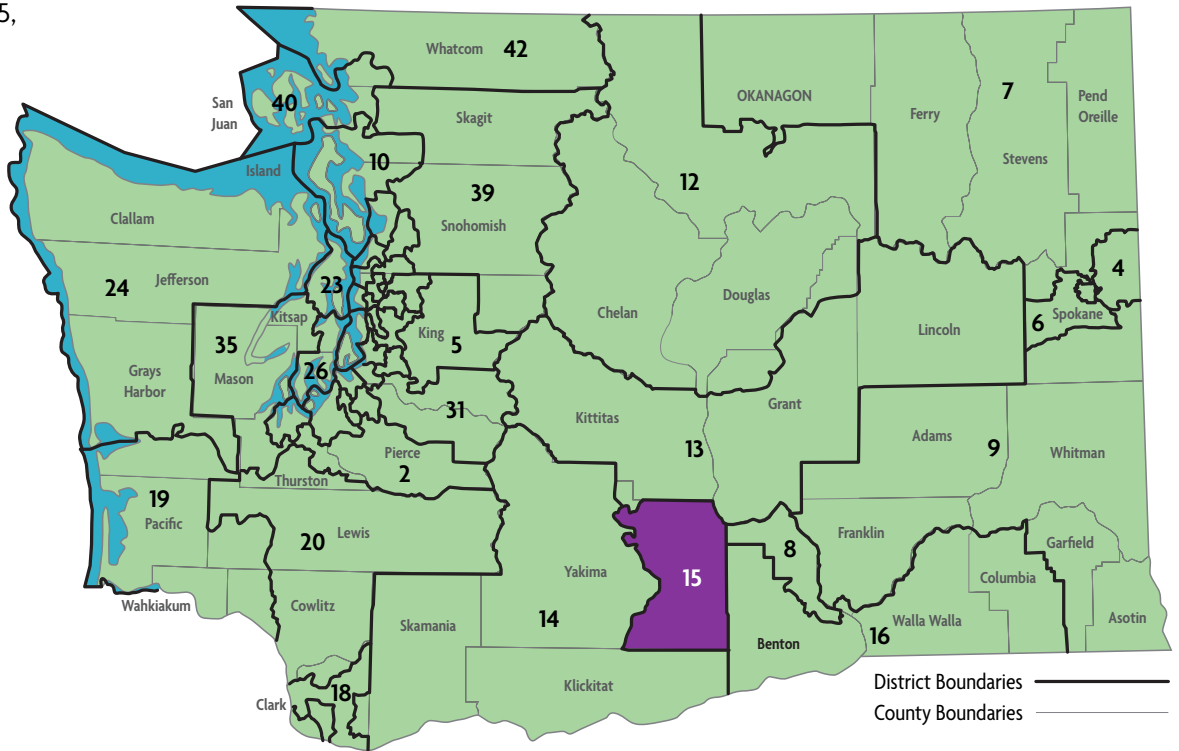

ECEAP in Legislative District 15

In Legislative District 15, there are **5 ECEAP Contractors** serving a total of **490 ECEAP children and their families** in **10 sites** throughout the district.

Contractor/Sites	Part Day Slots	Full Day Slots	Working Day Slots	Total Children Served
ENTERPRISE FOR PROGRESS IN THE COMMUNITY www.epicnet.org/				
BARGE LINCOLN www.ysd7.org/Page/1845	36			76
EAST VALLEY www.evsd90.org/apps/pages/earlylearning	40			
ESD 105 www.esd105.org/domain/51				
ALEJANDRA NAVARRO			5	99
BLOSSOMS EARLY LEARNING www.esd105.org/Page/1060		19	59	
RAINBOW KIDS 3			16	
GRANGER SCHOOL DISTRICT www.gsd.wednet.edu/				
GRANGER SCHOOL DISTRICT	76			76

Continued to the following page.