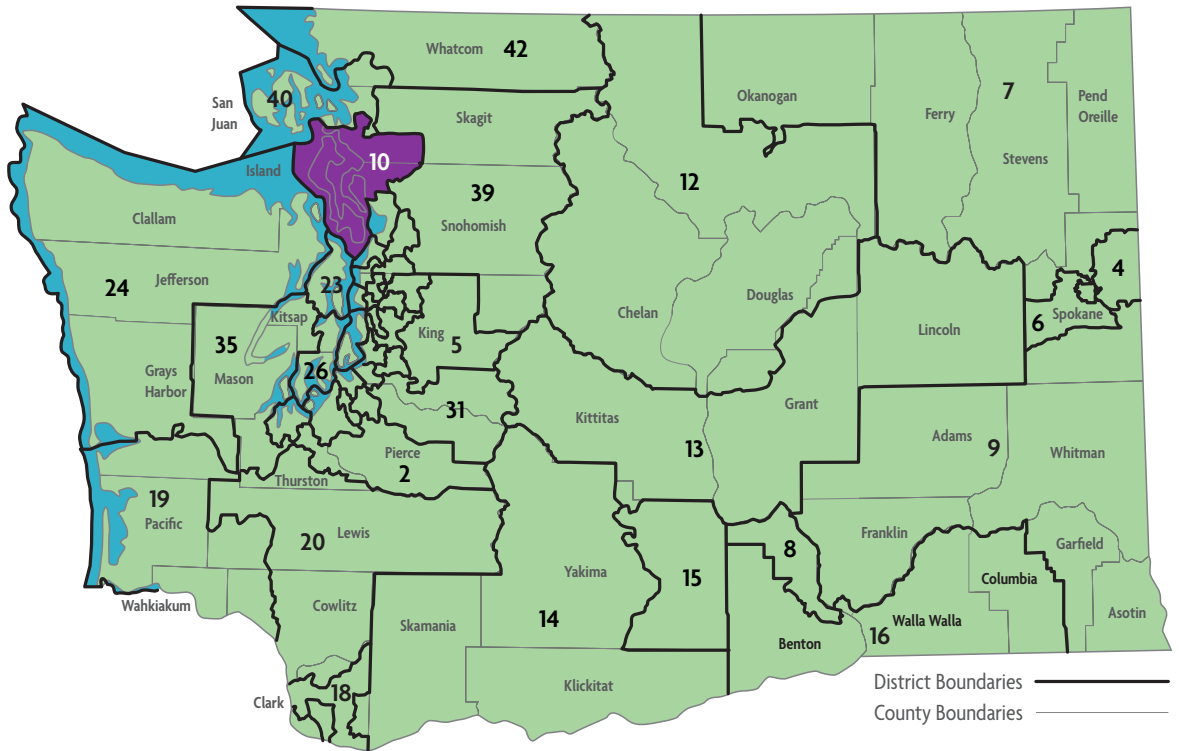

ECEAP in Legislative District 10

ECEAP staff increased their visits and points of contact and connection with families to decrease isolation and risk. Read an example of how each of the ECEAP contractors with sites in this area of the state implemented support services to children and families.

- www.dcyf.wa.gov/news/snohomish-county-eceap-stays-connected-during-covid-19
- www.heraldnet.com/news/pandemic-pushes-state-early-education-program-online/
- www.dcyf.wa.gov/news/skagit-valley-college-eceap-building-resilience-through-community

In Legislative District 10, there are **2 ECEAP Contractors** serving a total of **223 ECEAP children and their families in 6 sites** throughout the district.

Contractor/Sites	Part Day Slots	Full Day Slots	Working Day Slots	Total Children Served
SKAGIT VALLEY COLLEGE ECEAP https://www.skagit.edu/eceap/				
CENTRAL WHIDBEY	20			151
NORTH WHIDBEY	72			
SOUTH WHIDBEY	36			
LA CONNER ECEAP PRESCHOOL	23			
SNOHOMISH COUNTY https://snohomishcountywa.gov/523/Early-Childhood-Education-Assistance-Pro				

Continued to the following page.