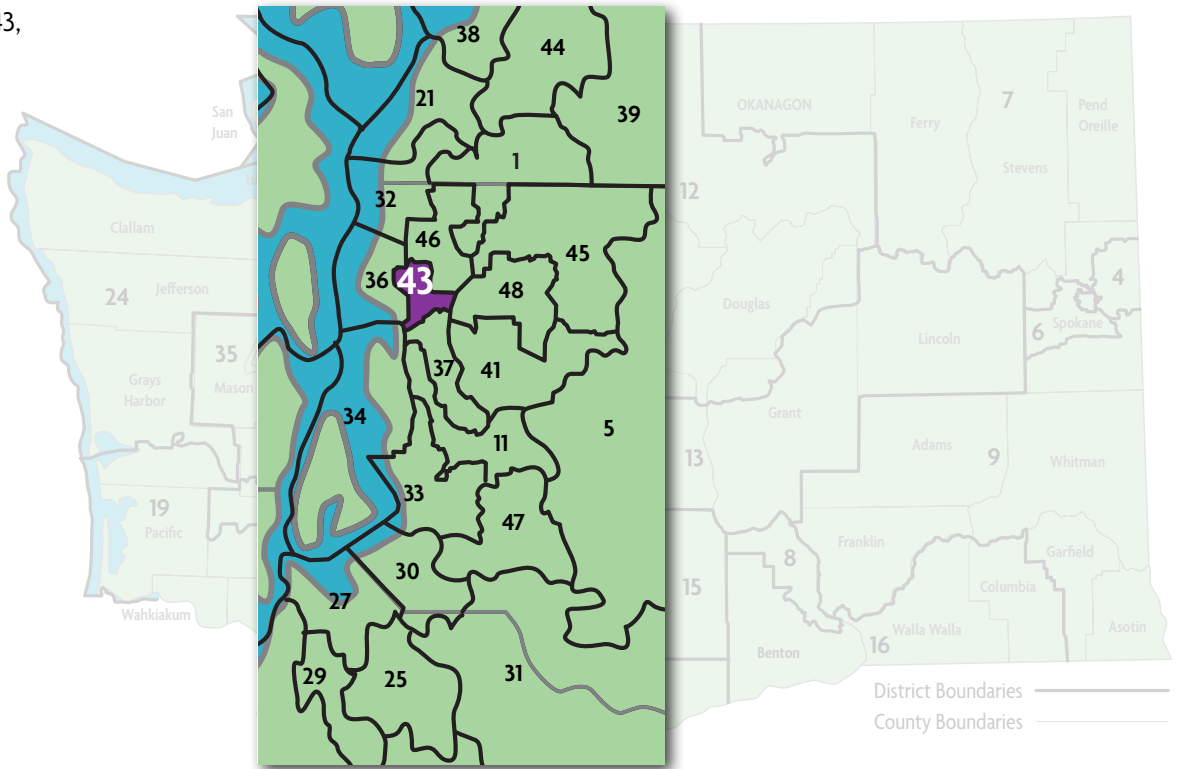

ECEAP in Legislative District 43

In Legislative District 43, there is **1 ECEAP Contractor** serving a total of **18 ECEAP children and their families in 1 site** throughout the district.

Contractor/Sites	Part Day Slots	Full Day Slots	Working Day Slots	Total Children Served
CITY OF SEATTLE https://www.seattle.gov/education/for-parents/child-care-and-preschool/early-childhood-education-and-assistance-program				
EXPERIMENTAL EDUCATION UNIT-UNIVERSITY OF WASHINGTON https://www.seattle.gov/education/for-parents/child-care-and-preschool/early-childhood-education-and-assistance-program		18		18