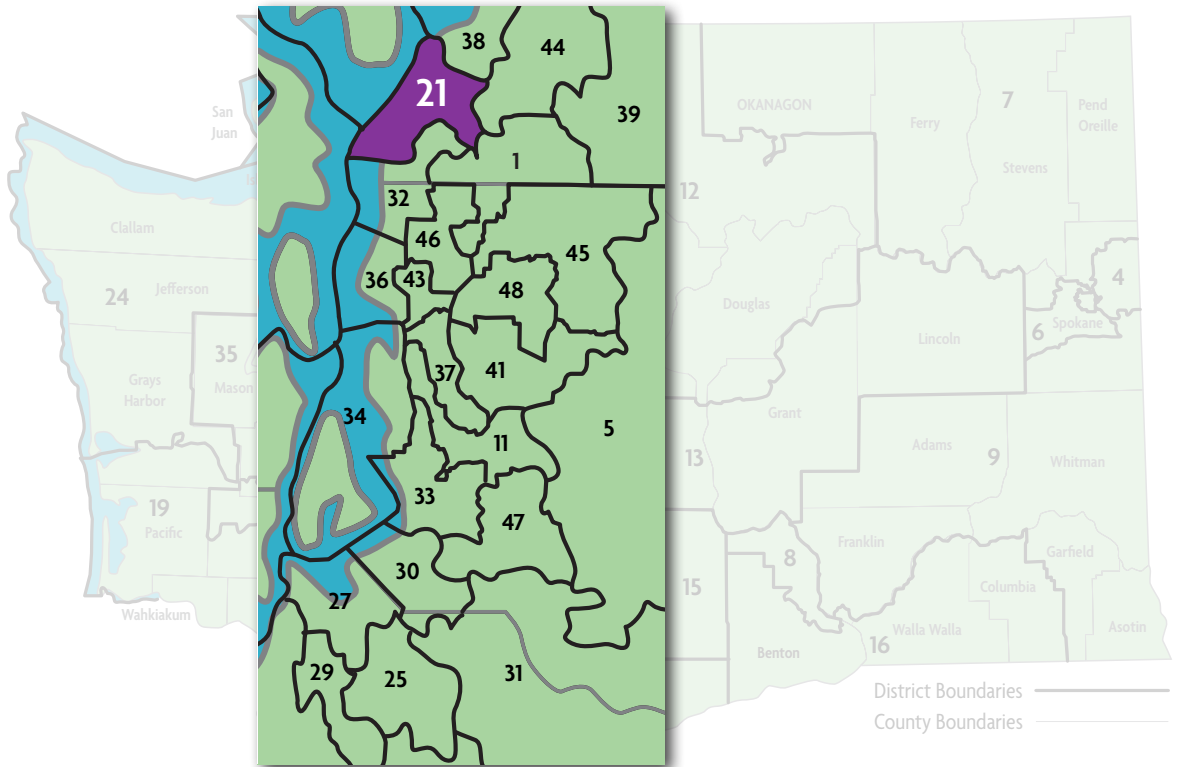

ECEAP in Legislative District 21

In Legislative District 21, there are **2 ECEAP Contractors** serving a total of **348 ECEAP children and their families** in **4 sites** throughout the district.

Contractor/Sites	Part Day Slots	Full Day Slots	Working Day Slots	Total Children Served
EDMONDS COLLEGE https://lowercolumbia.edu/head-start/index.php				
SOUTH EVERETT ECEAP	68			68
SNOHOMISH COUNTY ECEAP https://snohomishcountywa.gov/523/Early-Childhood-Education-Assistance-Pro				
ESD LYNNDALE www.edmonds.wednet.edu/programs/pre-school__pre-k__learning_opportunities/early_childhood_education_and_assistance_program	40			280
EPS SILVERLAKE www.everettsd.org/Page/5962	80			
MUKILTEO ECEAP www.mukilteoschools.org/domain/2073	160