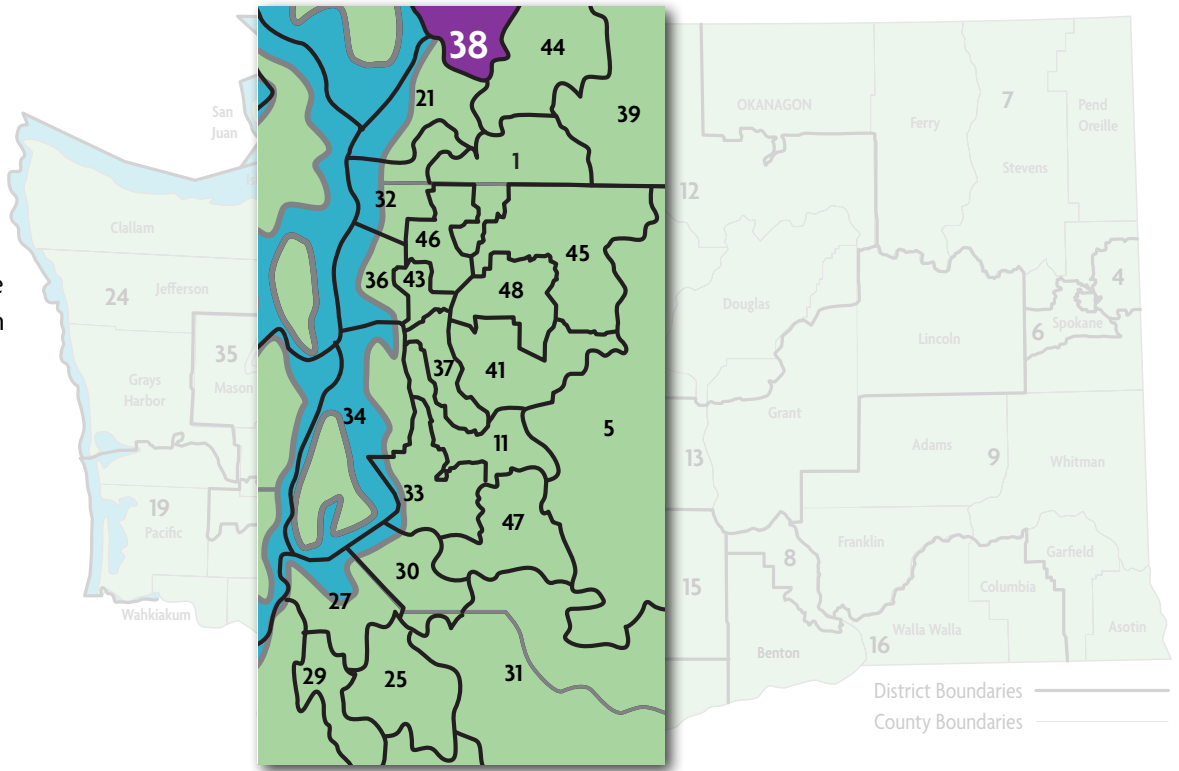

ECEAP in Legislative District 38

In Legislative District their visits and points of contact and connection with families to decrease isolation and risk. Read an example of this work in Legislative District 38: Snohomish County ECEAP Stays Connected During COVID-19.

In Legislative District 38, there are **2 ECEAP Contractors** serving a total of **625 ECEAP children and their families in 10 sites** throughout the district.

Contractor/Sites	Part Day Slots	Full Day Slots	Working Day Slots	Total Children Served
EDMONDS COLLEGE https://www.edmonds.edu/birthtofive/default.html				
TOMORROWS HOPE https://www.housinghope.org/tomorrow-s-hope		8		8

Continued to the following page.