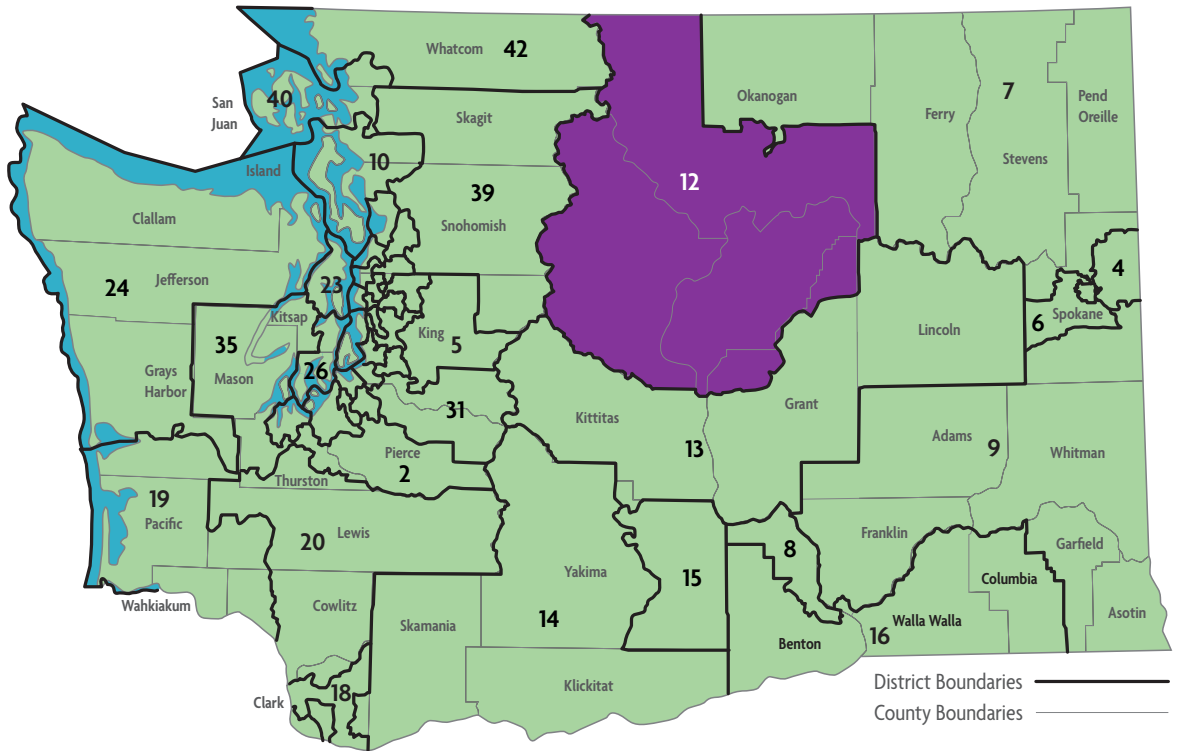

ECEAP in Legislative District 12

In Legislative District 12, there are **3 ECEAP Contractors** serving a total of **264 ECEAP children and their families in 10 sites** throughout the district.

Contractor/Sites	Part Day Slots	Full Day Slots	Working Day Slots	Total Children Served
CHELAN-DOUGLAS CHILD SERVICES ASSOCIATION https://www.cdcsa.com/				
BRIDGEPORT	30			136
CASHMERE VALE	30			
CHELAN DOUGLAS SERVICES WESTSIDE CENTER	7			
METHOW	36			
WENATCHEE	15			
ORONDO SCHOOL DISTRICT	18			
ENTERPRISE FOR PROGRESS IN THE COMMUNITY https://www.epicnet.org/eceap/				
EAST WENATCHEE ECEAP	38			78
ROCK ISLAND https://www.epicnet.org/eceap-locations/	40			

Continued to the following page.