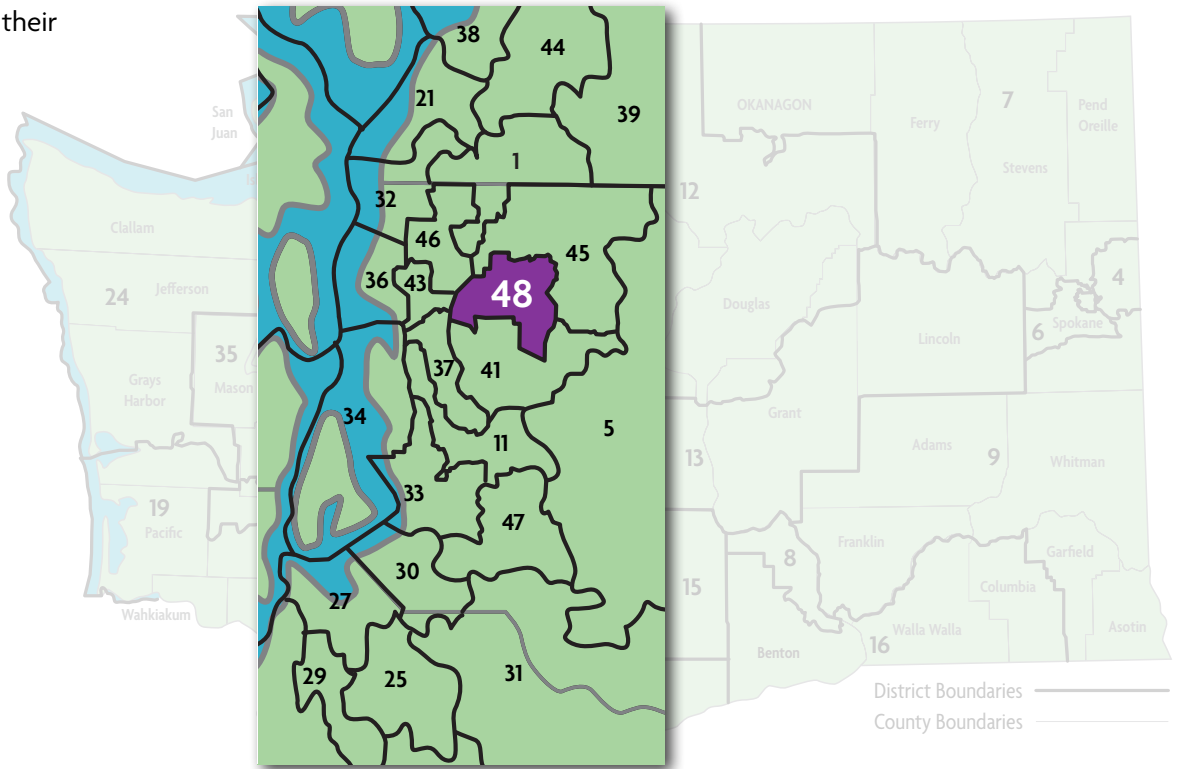

ECEAP in Legislative District 48

ECEAP staff increased their visits and points of contact and connection with families to decrease isolation and risk. Read an example for how Bellevue School District Demonstrates that ECEAP is Essential.

In Legislative District 48, there is **1 ECEAP Contractor** serving a total of **171 ECEAP children and their families in 3 sites** throughout the district.

Contractor/Sites	Part Day Slots	Full Day Slots	Working Day Slots	Total Children Served
BELLEVUE SCHOOL DISTRICT https://www.seattle.gov/education/for-parents/child-care-and-preschool/early-childhood-education-and-assistance-program				
PHANTOM LAKE CHILD CARE CENTER	40	30	9	171
SHERWOOD FOREST CHILDCARE CENTER				
STEVENSON ELEMENTARY	63	23	6