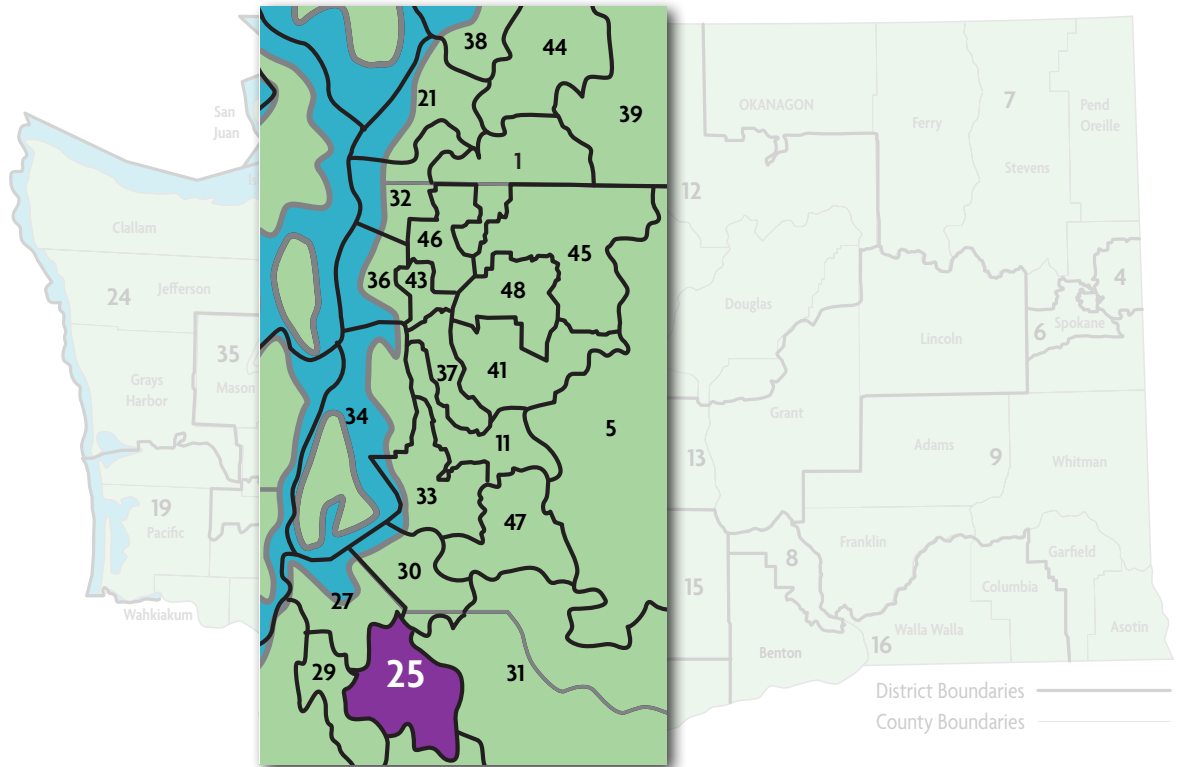

ECEAP in Legislative District 25

In Legislative District 25, there is **1 ECEAP Contractor** serving a total of **160 ECEAP children and their families in 3 sites** throughout the district.

Contractor/Sites	Part Day Slots	Full Day Slots	Working Day Slots	Total Children Served
ESD 121 https://www.psesd.org/programs-services/learning-teaching-and-family-support-ltfs/elevating-early-learning-centers-and-schools/early-learning				
BATES PUYALLUP ECEAP https://www.batestech.edu/student-resources/early-learning-center/	80			160
CHIEF LESCHI ECEAP https://www.leschischools.org/domain/163		20		
PIERCE COUNTY HUMAN SERVICES ECEAP https://www.co.pierce.wa.us/1973/Early-Childhood	60