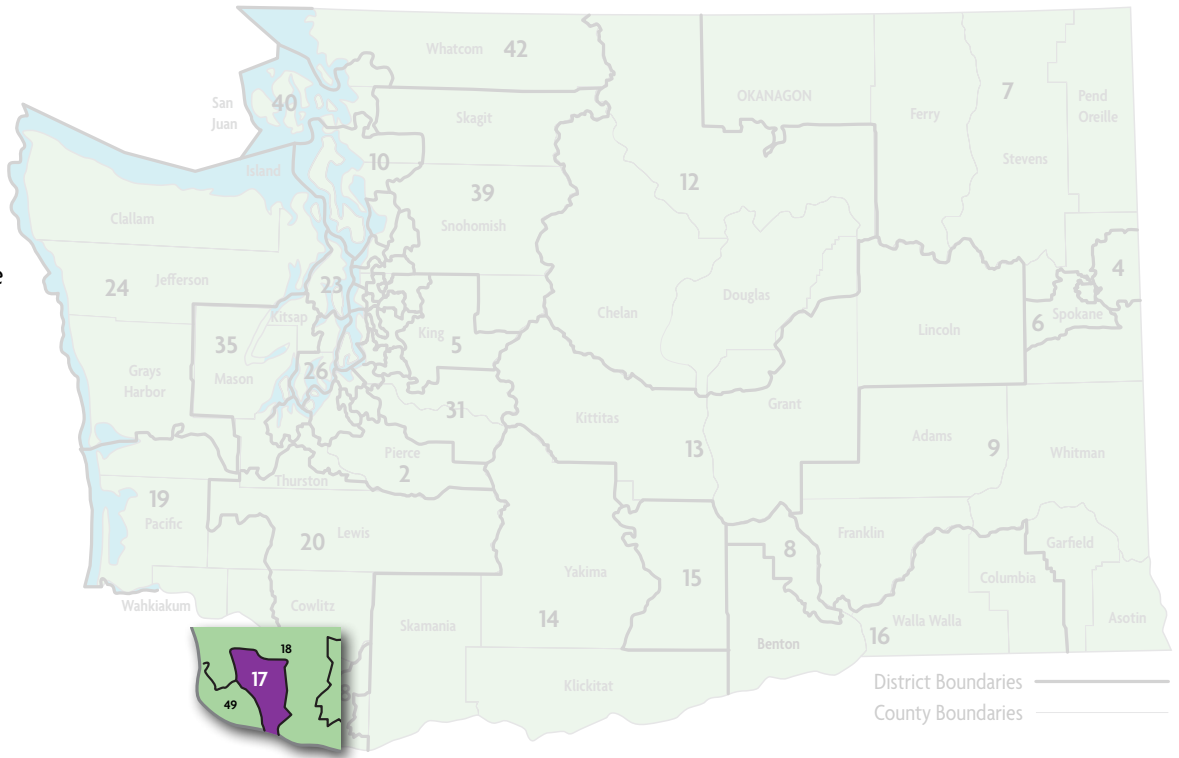

ECEAP in Legislative District 17

ECEAP staff increased their visits and points of contact and connection with families to decrease isolation and risk. Read an example of this work in Legislative District 17: www.dcyf.wa.gov/news/esd-112-eceap-success-stories-during-covid-19.

In Legislative District 17, there are **2 ECEAP Contractors** serving a total of **250 ECEAP children and their families** in **8 sites** throughout the district.

Contractor/Sites	Part Day Slots	Full Day Slots	Working Day Slots	Total Children Served
EDUCATIONAL OPPORTUNITIES FOR CHILDREN AND FAMILIES https://eocfwa.org/programs/eceap/				
BURTON EARLY LEARNING	34			160
CRESTLINE ELEMENTARY https://sites.google.com/evergreenps.org/crestline	10			
FIRCREST EARLY LEARNING	32			
MCGILLIVRAY	36			
MCKENZIE		18		
ORCHARDS	18			
SILVERSTAR	30			
ESD 112 www.esd112.org/ece				
PARK CREST EARLY LEARNING CENTER www.esd112.org/swccc/sites/park-crest/	57	15		90

Continued to the following page.