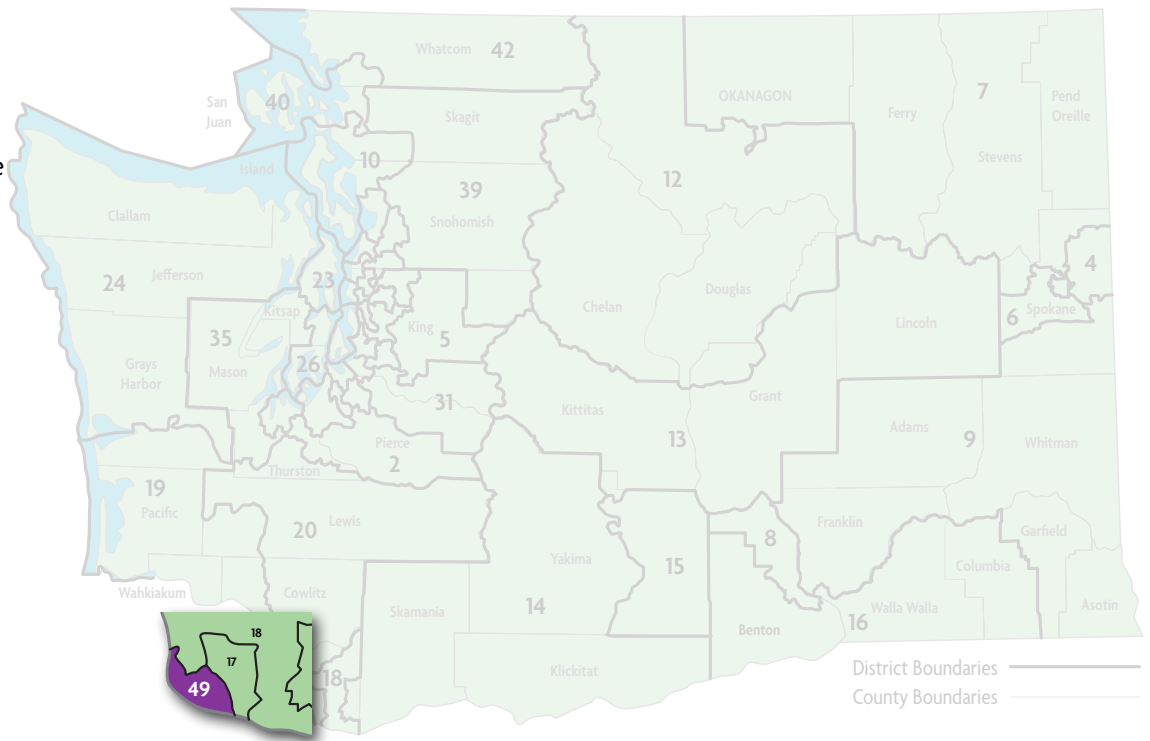

ECEAP in Legislative District 49

ECEAP staff increased their visits and points of contact and connection with families to decrease isolation and risk. Read an example of this work in Legislative District 49: www.dcyf.wa.gov/news/esd-112-eceap-success-stories-during-covid-19.

In Legislative District 49, there are **3 ECEAP Contractors** serving a total of **586 ECEAP children and their families** in **16 sites** throughout the district.

Contractor/Sites	Part Day Slots	Full Day Slots	Working Day Slots	Total Children Served
EDUCATIONAL OPPORTUNITIES FOR CHILDREN AND FAMILIES https://eocfwa.org/programs/eceap/				
ELLSWORTH	17			257
FRUIT VALLEY	18			
HAZEL DELL	17			
MACARTHUR	18	17		
MEMORIAL	34			
NINETY-NINTH CENTER	36			
ST. JOHNS	16			
STARCREST	36			
LEARNING AVENUES CHILD CARE CENTERS	36			
Y'S CARE https://ywcaclarkcounty.org/what-we-do/our-programs/ys-care-childrens-program/	12			

Continued to the following page.