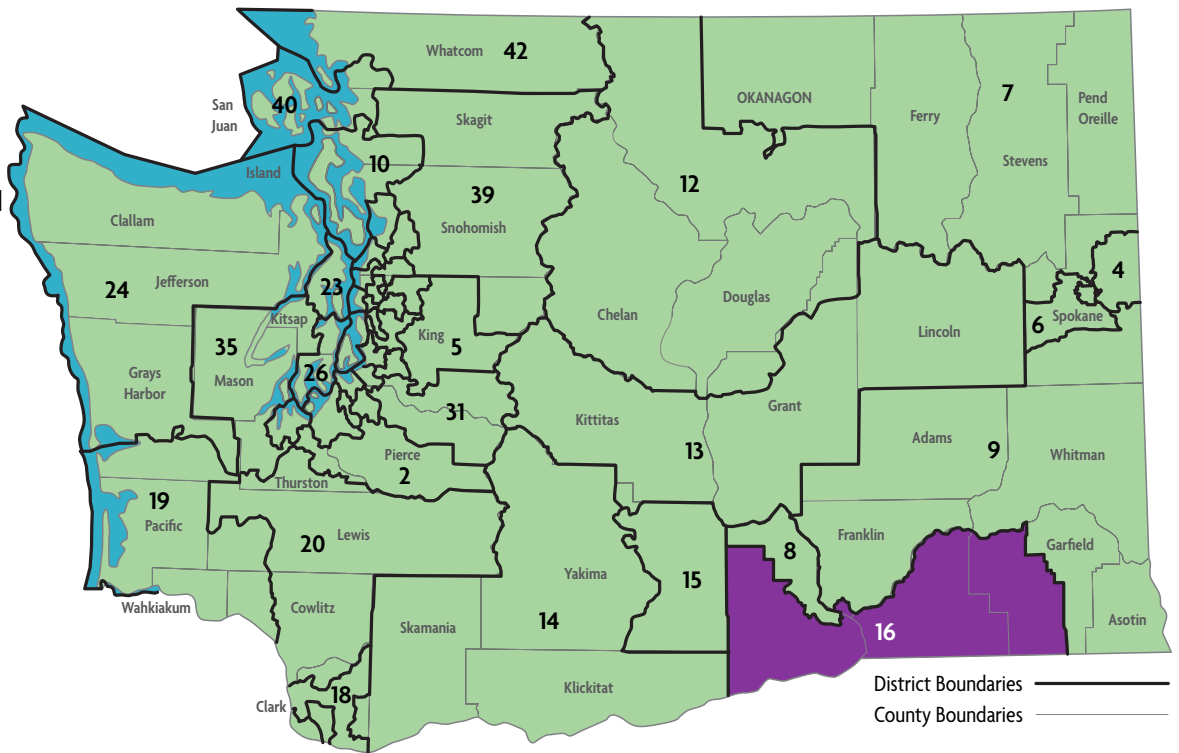

ECEAP in Legislative District 16

ECEAP staff increased their visits and points of contact and connection with families to decrease isolation and risk. Read an example of this work in Legislative District 16: www.dcyf.wa.gov/news/esd-123-eceap-partnering-strong-families.

In Legislative District 16, there are **5 ECEAP Contractors** serving a total of **636 ECEAP children and their families** in **16 sites** throughout the district.

Contractor/Sites	Part Day Slots	Full Day Slots	Working Day Slots	Total Children Served
BENTON FRANKLIN HEAD START https://sites.google.com/a/bfhs.net/benton-franklin-head-start/				
SUNSET RIDGE	20			20
DAYTON SCHOOL DISTRICT www.daytonsd.org/				
DAYTON ELEMENTARY www.daytonsd.org/page/dayton-elementary-school	18			18

Continued to the following page.