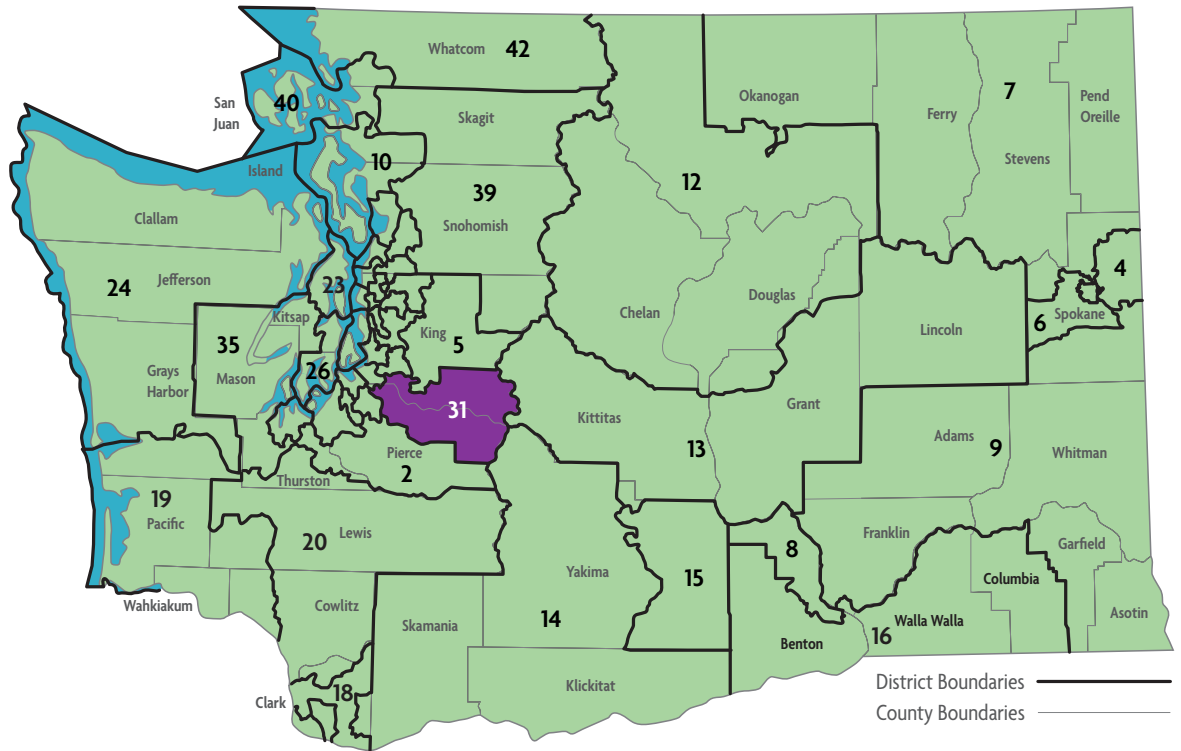

ECEAP in Legislative District 31

In Legislative District 31, there is **1 ECEAP Contractor** serving a total of **310 ECEAP children and their families** in **7 sites** throughout the district.

Contractor/Sites	Part Day Slots	Full Day Slots	Working Day Slots	Total Children Served
ESD 121 www.psesd.org/				
AUBURN PIONEER – OMS ON K ST www.auburn.wednet.edu/Page/20235	38			310
BATES FIFE/MILTON ECEAP www.batestech.edu/student-resources/early-learning-center/	40			
ENUMCLAW ECEAP www.enumclaw.wednet.edu/district-departments/student-support-services/early-learning/eceap	36	38		
PCHS BONNEY LAKE ECEAP www.co.pierce.wa.us/1973/Early-Childhood	40			
PCHS BUCKLEY ECEAP www.co.pierce.wa.us/1973/Early-Childhood	40			
PCHS SUMNER ECEAP www.co.pierce.wa.us/1973/Early-Childhood	60			
THE LIGHTHOUSE EARLY LEARNING & DEVELOPMENT CENTER https://thelighthouseeldc.com/eceap		18