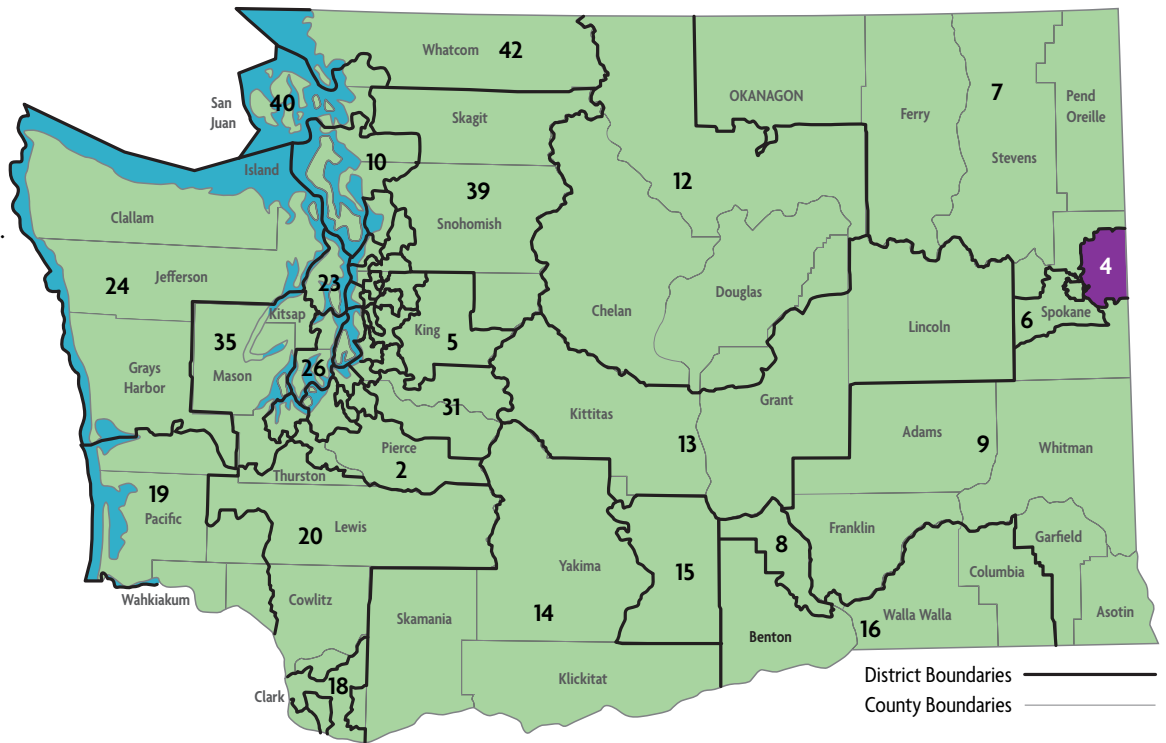

ECEAP in Legislative District 4

In Legislative District 4, there are **2 ECEAP Contractors** serving a total of **631 ECEAP children and their families in 10 sites** throughout the district.

Contractor/Sites	Part Day Slots	Full Day Slots	Working Day Slots	Total Children Served
CENTRAL VALLEY EARLY LEARNING CENTER https://elc.cvsd.org/apps/pages/index.jsp?uREC_ID=1233435&type=d&pREC_ID=1464905				
CENTRAL VALLEY EARLY LEARNING CENTER	287	63		350
COMMUNITY COLLEGES OF SPOKANE https://ccs.spokane.edu/Head-Start				
EAST VALLEY SCHOOL DISTRICT https://www.evsd.org/departments/eceap_preschool				
• EAST FARMS ELEMENTARY	32			272
• OTIS ORCHARDS ELEMENTARY	35			
• TRENT ELEMENTARY	68			
• TRENTWOOD ELEMENTARY	36			
SPOKANE CHILD DEVELOPMENT CENTER https://www.facebook.com/spokanechilddevelopmentcenter/		18		
WEST VALLEY EARLY LEARNING CENTER https://earlylearning.wvwsd.org/apps/pages/index.jsp?uREC_ID=321199&type=d&pREC_ID=775683	67	16		

Continued to the following page.