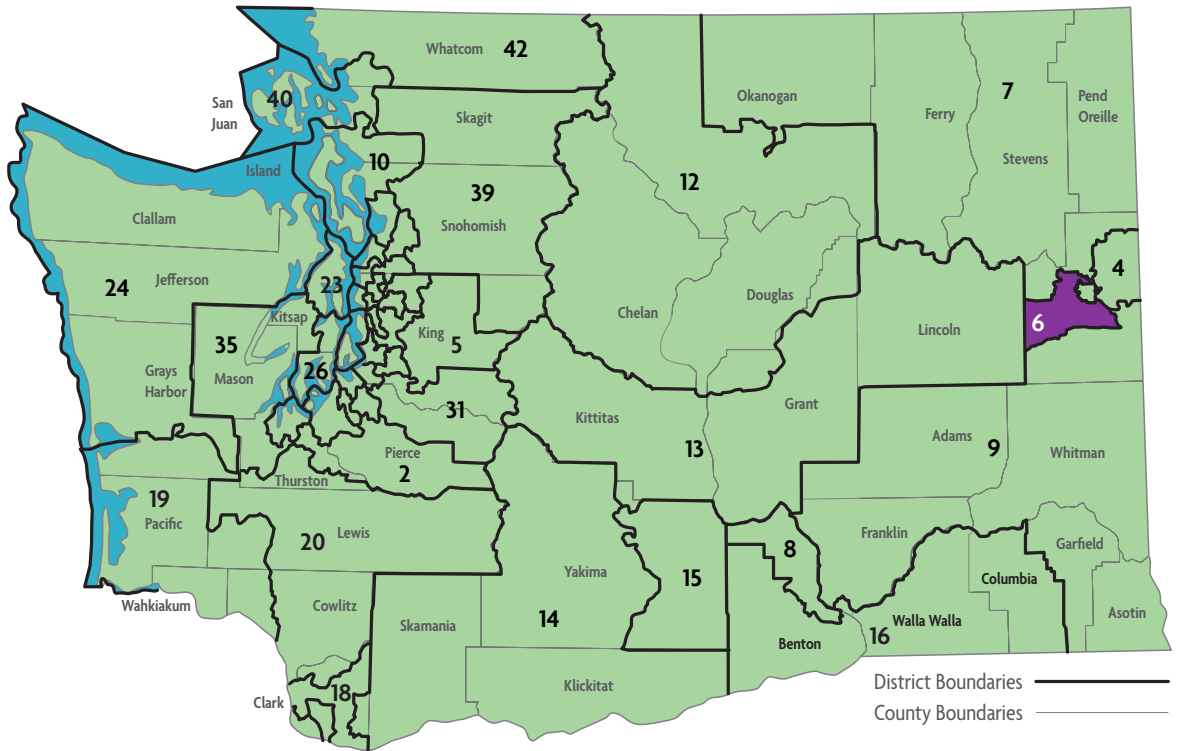

ECEAP in Legislative District 5

In Legislative District 5, there is **1 ECEAP Contractor** serving a total of **113 ECEAP children and their families in 4 sites** throughout the district.

Contractor/Sites	Part Day Slots	Full Day Slots	Working Day Slots	Total Children Served
ESD 121 https://www.psesd.org/programs-services/learning-teaching-and-family-support-ltfs/elevating-early-learning-centers-and-schools/early-learning				
ENCOMPASS NORTH BEND https://www.encompassnw.org/program/early-learning/eceap-preschool/	10	32		113
ISSAQUAH BRIARWOOD https://www.issaquah.wednet.edu/briarwood/staff/support-staff/eceap	18			
ISSAQUAH VALLEY ELEMENTARY ECEAP https://www.issaquah.wednet.edu/family/preschool-programs/head-start-eceap	35			
TAHOMA LAKE WILDERNESS https://www.tahomasd.us/families/preschool_programs	18			

ECEAP in Legislative District 6

In Legislative District 6, there are **3 ECEAP Contractors** serving a total of **254 ECEAP children and their families in 10 sites** throughout the district.

Contractor/Sites	Part Day Slots	Full Day Slots	Working Day Slots	Total Children Served
------------------	----------------	----------------	-------------------	-----------------------