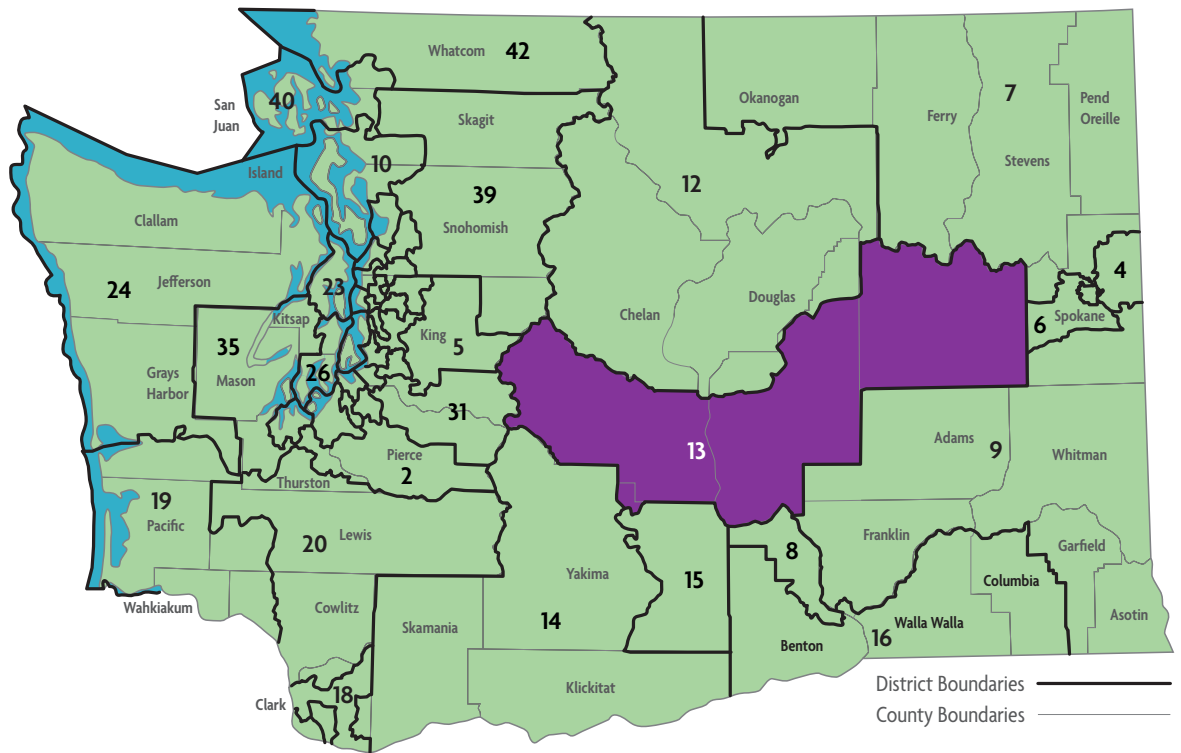

ECEAP in Legislative District 13

In Legislative District 13, there are **6 ECEAP Contractors** serving a total of **539 ECEAP children and their families in 12 sites** throughout the district.

Contractor/Sites	Part Day Slots	Full Day Slots	Working Day Slots	Total Children Served
EPHRATA SCHOOL DISTRICT https://www.ephra schools.org/news/what_s_new/tiger_cubs_preschool_e_c_e_a_p_information				
TIGER CUB PRESCHOOL	75			75
ESD 101 https://www.esd101.net/learning/early_childhood/ECEAP				
REARDAN EARLY LEARNING CENTER	2	23		50
DAVENPORT ECEAP https://www.esd101.net/learning/early_childhood/ECEAP		14		
HARRINGTON ECEAP	11			
ESD 105 https://www.esd105.org/Page/104				
CLE ELUM-ROSLYN PRESCHOOL	18			18
ESD 123 http://www.esd123.org/programs__services/preschool_eceap				
MOSES LAKE EARLY LEARNING CENTER https://www.mlsd161.org/apps/pages/earlylearning	48			48

Continued to the following page.