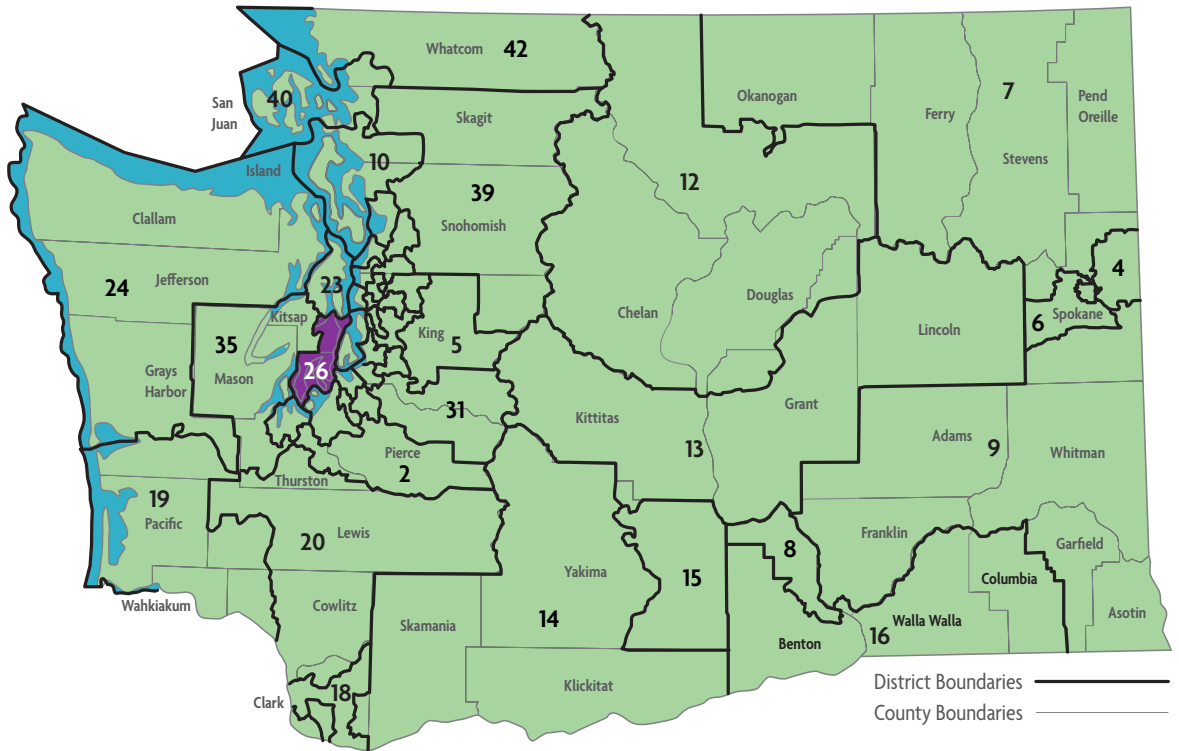

ECEAP in Legislative District 26

In Legislative District 26, there are **3 ECEAP Contractors** serving a total of **214 ECEAP children and their families in 9 sites** throughout the district.

Contractor/Sites	Part Day Slots	Full Day Slots	Working Day Slots	Total Children Served
ESD 114 https://www.oesd114.org/Page/1291				
EAST PORT ORCHARD ELEMENTARY	20			109
GIVENS COMMUNITY CENTER http://www.exploreportorchard.com/givens-community-center/	29			
MADRONA HEIGHTS	13			
MANCHESTER	29			
OLALLA	18			

Continued to the following page.