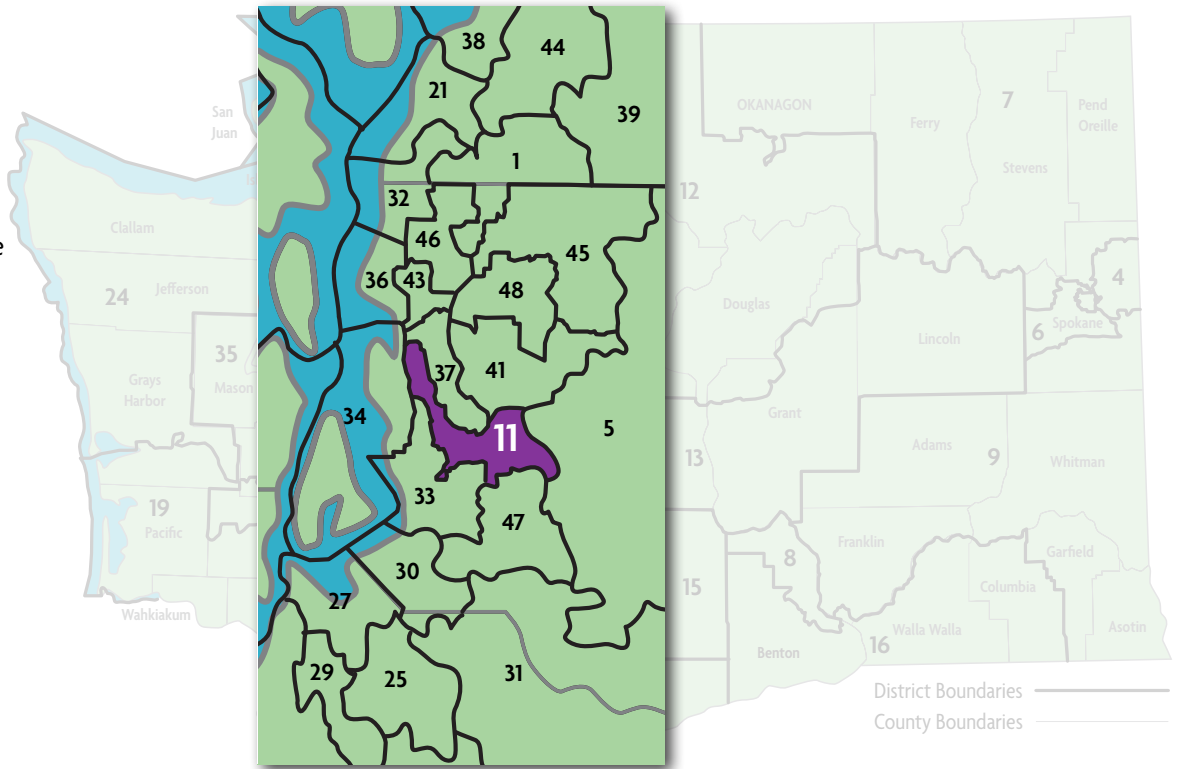

ECEAP in Legislative District 11

ECEAP staff increased their visits and points of contact and connection with families to decrease isolation and risk. Learn more about one of the contractors from this area here: <https://youtu.be/NKOBREZnIEU>.

In Legislative District 11, there are **4 ECEAP Contractors** serving a total of **287 ECEAP children and their families in 7 sites** throughout the district.

Contractor/Sites	Part Day Slots	Full Day Slots	Working Day Slots	Total Children Served
CITY OF SEATTLE https://www.seattle.gov/education/for-parents/child-care-and-preschool/early-childhood-education-and-assistance-program				
SEA MAR COMMUNITY HEALTH CENTER https://www.seamar.org/king-child-development-center.html	64		11	75
DENISE LOUIE EDUCATION CENTER https://deniselouie.org/				
DENISE LOUIE EDUCATION CENTER BEACON HILL https://deniselouie.org/services/head-start/			11	11

Continued to the following page.