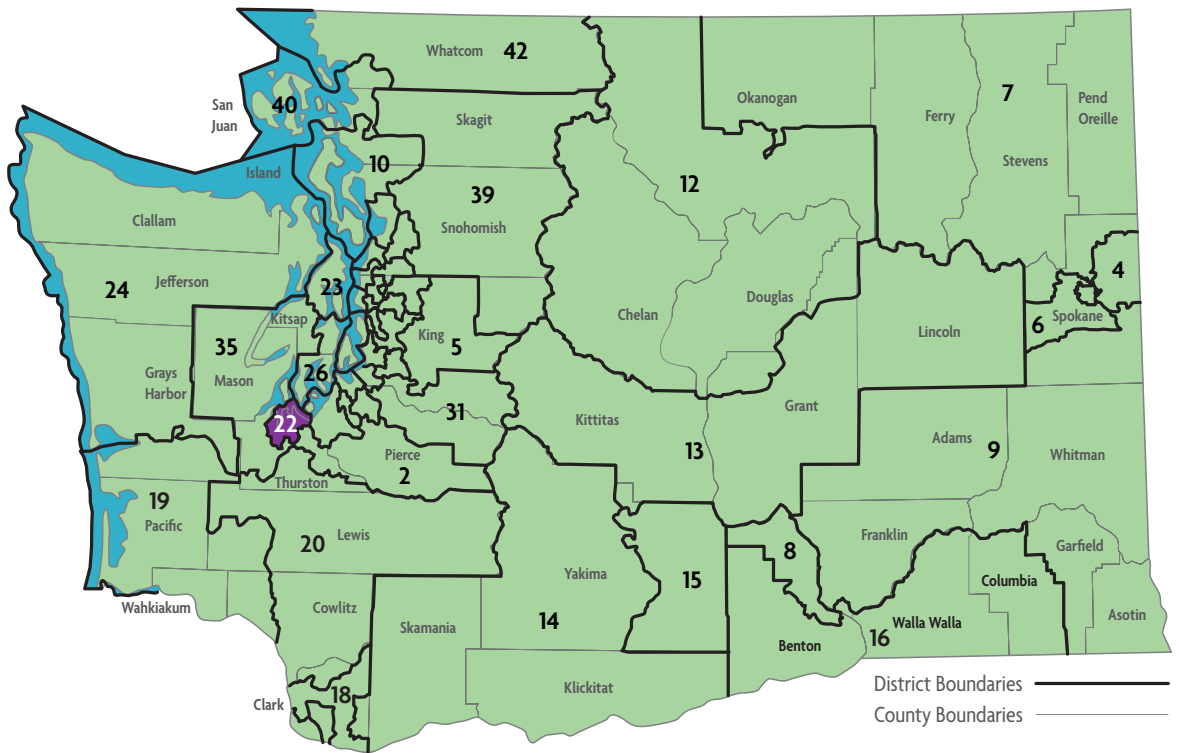

ECEAP in Legislative District 22

In Legislative District 22, there is **1 ECEAP Contractor** serving a total of **72 ECEAP children and their families** in **1 site** throughout the district.

Contractor/Sites	Part Day Slots	Full Day Slots	Working Day Slots	Total Children Served
ESD 113 www.soundtoharbor.com/ CCAC EARLY LEARNING CENTER AT FAMILY PARTNERSHIP CENTER https://ccacwa.org/ccacs-family-partnership-center/	72			72