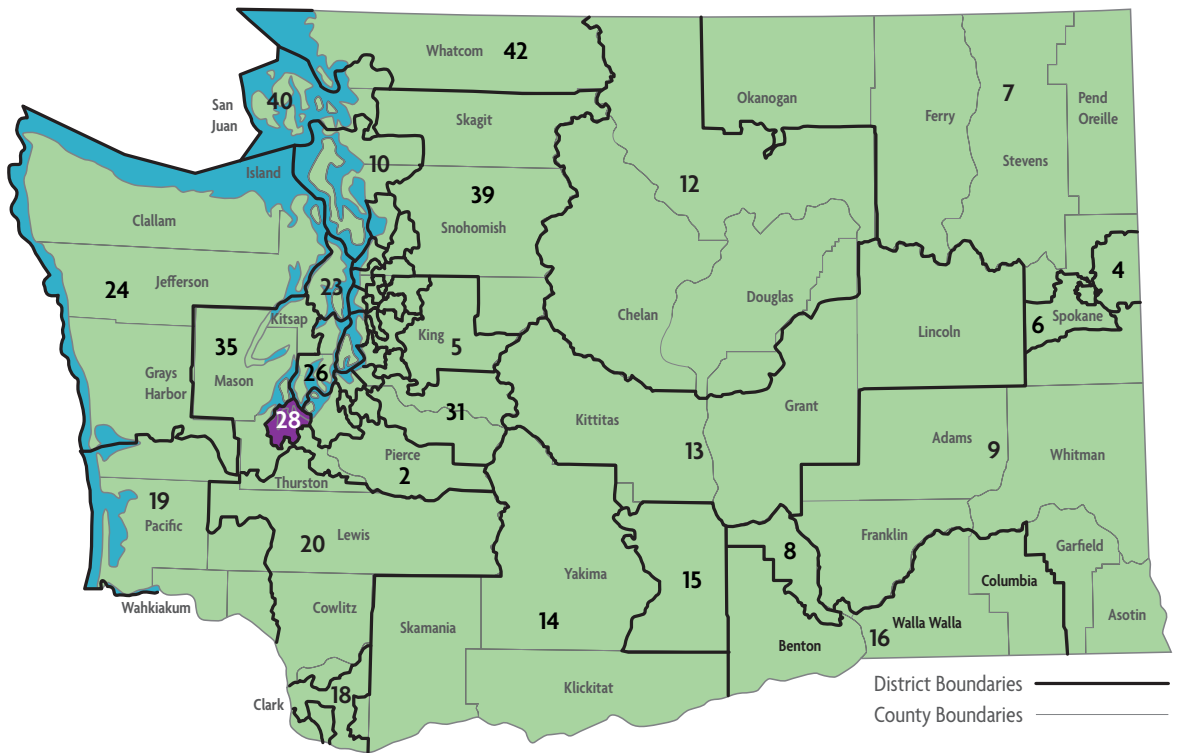

ECEAP in Legislative District 28

In Legislative District 28, there is **1 ECEAP Contractor** serving a total of **216 ECEAP children and their families in 6 sites** throughout the district.

Contractor/Sites	Part Day Slots	Full Day Slots	Working Day Slots	Total Children Served

ESD 121 <https://www.psesd.org/programs-services/learning-teaching-and-family-support-ltfs/elevating-early-learning-centers-and-schools/early-learning>

CLOVER PARK SCHOOL DISTRICT http://www.cloverpark.k12.wa.us/dept/studentservices/EarlyLearningApplication.aspx				
• CLOVER PARK EVERGREEN ECEAP	38			
• CLOVER PARK HILLSIDE ECEAP	38			
• CLOVER PARK RAINIER ECEAP	39			
UNIVERSITY PLACE SCHOOL DISTRICT https://www.upsd83.org/programs/special_services_and_programs/continuum_of_services/early_childhood_programs	40			
• PCHS UNIVERSITY PLACE ECEAP	40			
TACOMA WHITTIER ELEMENTARY ECEAP https://whittier.tacomaschools.org/programs-activities/preschool	37			
TACOMA COMMUNITY COLLEGE EARLY LEARNING CENTER https://www.tacomacc.edu/tcc-life/around-campus/early_learning_center		14	10	
				216