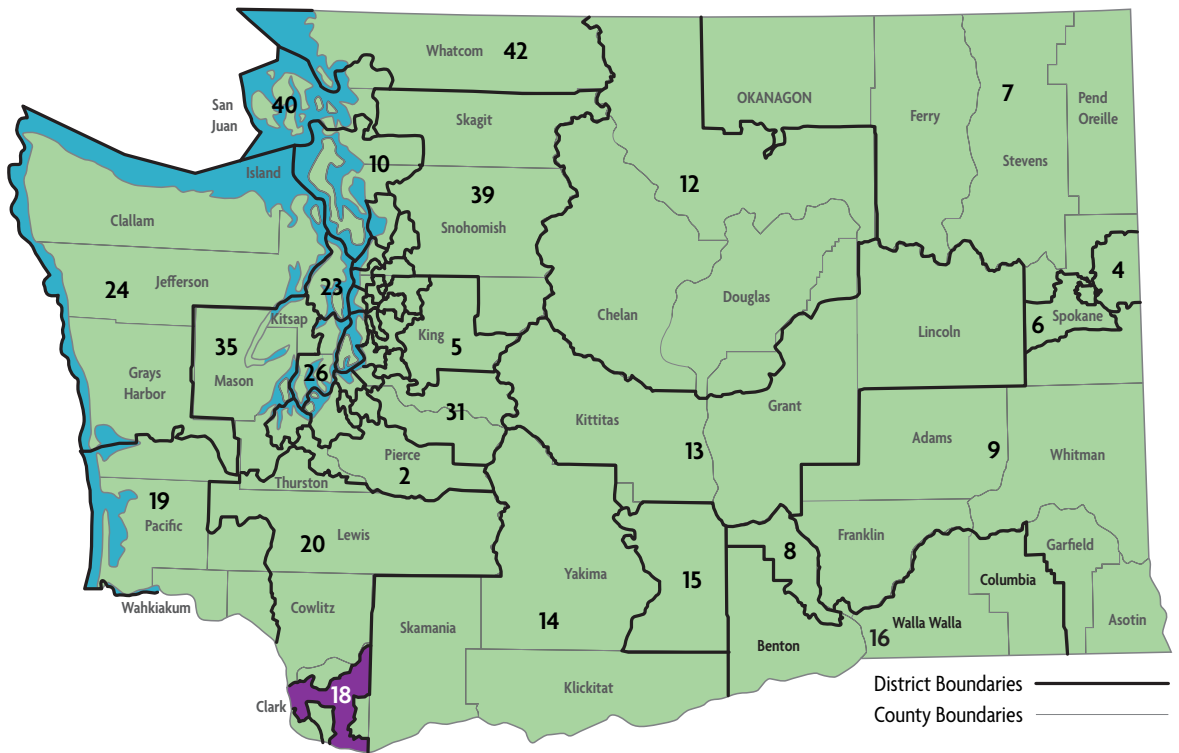

ECEAP in Legislative District 18

ECEAP staff increased their visits and points of contact and connection with families to decrease isolation and risk. Read an example of this work in Legislative District 18: www.dcyf.wa.gov/news/esd-112-eceap-success-stories-during-covid-19.

In Legislative District 18, there are **2 ECEAP Contractors** serving a total of **102 ECEAP children and their families** in **6 sites** throughout the district.

Contractor/Sites	Part Day Slots	Full Day Slots	Working Day Slots	Total Children Served
EDUCATIONAL OPPORTUNITIES FOR CHILDREN AND FAMILIES https://eocfwa.org/programs/eceap/				
HATHAWAY	18			70
MAPLE GROVE EARLY LEARNING CENTER	15			
WOODLAND	16			
ZAC	18			
ESD 112 www.esd112.org/ece				
CAPTAIN STRONG PRIMARY SCHOOL https://csp.battlegroundps.org/	25			35
WASHOUGAL HATHAWAY www.washougal.k12.wa.us/hathaway/home/school-home-page/		10		

Continued to the following page.