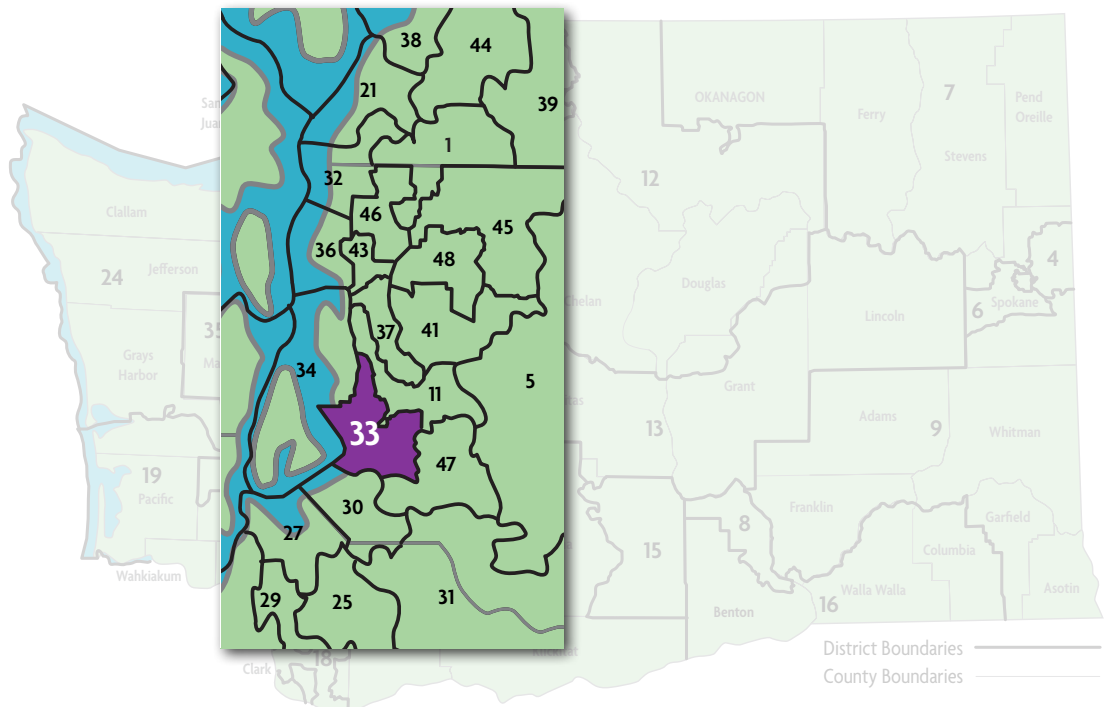

ECEAP in Legislative District 33

In Legislative District 33, there is **1 ECEAP Contractor** serving a total of **448 ECEAP children and their families in 8 sites** throughout the district.

Contractor/Sites	Part Day Slots	Full Day Slots	Working Day Slots	Total Children Served
ESD 121 https://www.psed.org/programs-services/learning-teaching-and-family-support-ltfs/elevating-early-learning-centers-and-schools/early-learning				
FEDERAL WAY STAR LAKE ECEAP https://www.fwps.org/Page/338	38	20		448
HIGHLINE BEVERLY PARK https://beverlypark.highlineschools.org/academics/preschool-programs	38			
HIGHLINE HILLTOP https://www.highlineschools.org/school-learning-sites/preschool-programs	38			
HIGHLINE MT. RAINIER ECEAP https://mrhs.highlineschools.org/academics/preschool-programs	36			
HIGHLINE VALLEY VIEW EARLY LEARNING CENTER https://www.highlineschools.org/school-learning-sites/elementary-schools/valley-view-early-learning	180			
KENT YOUTH AND FAMILY SERVICES https://kyfs.org/head-starteceap/				
KENT VALLEY EARLY LEARNING CENTER		20		
KENT VALLEY ECEAP	38			
PANTHER LAKE ECEAP	40