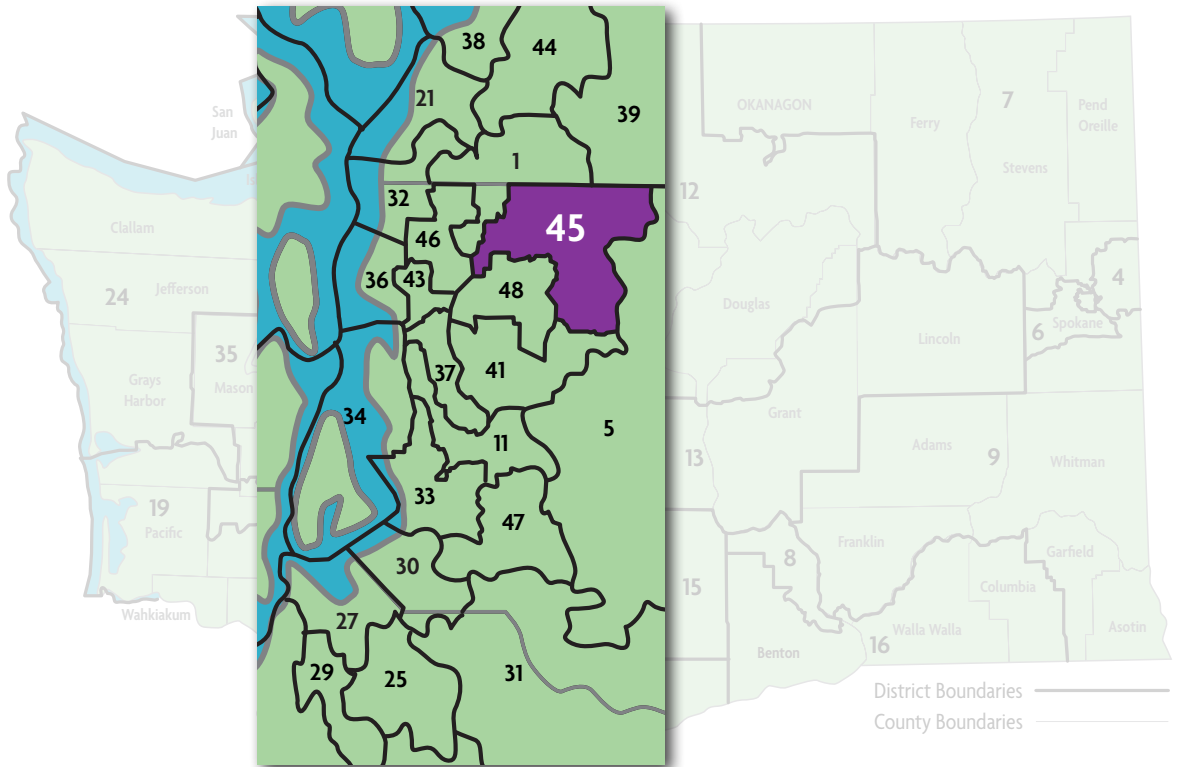

ECEAP in Legislative District 45

In Legislative District 45, there is **1 ECEAP Contractor** serving a total of **18 ECEAP children and their families** in **1 site** throughout the district.

Contractor/Sites	Part Day Slots	Full Day Slots	Working Day Slots	Total Children Served
ESD 121 www.psesd.org/programs-services/learning-teaching-and-family-support-ltfs/elevating-early-learning-centers-and-schools/early-learning				
ENCOMPASS CARNATION ECEAP www.encompassnw.org/program/early-learning/eceap-preschool/		18		18