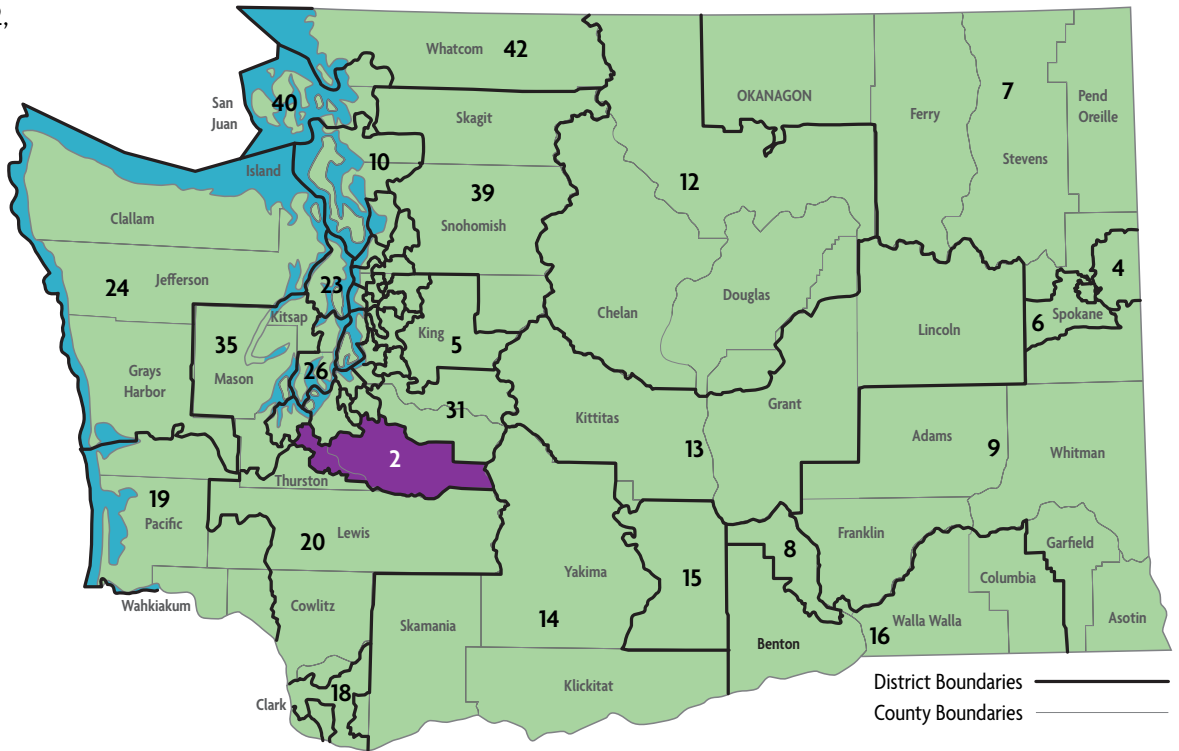

ECEAP in Legislative District 1

In Legislative District 1, there are **2 ECEAP Contractors** serving a total of **137 ECEAP children and their families** in **2 sites** throughout the district.

Contractor/Sites	Part Day Slots	Full Day Slots	Working Day Slots	Total Children Served
ESD 121 www.psesd.org/programs-services/learning-teaching-and-family-support-ltfs/elevating-early-learning-centers-and-schools/early-learning				
NORTHSHORE WOODMOOR ELEMENTARY www.nsd.org/schools/programs-services/early-childhood/income-eligible-free-programs	57			57
EDMONDS SCHOOL DISTRICT www.edmonds.wednet.edu/programs/pre-school__pre-k__learning_opportunities/early_childhood_education_and_assistance_program				
MOUNTLAKE TERRACE ELEMENTARY	80			80

ECEAP in Legislative District 2

In Legislative District 2, there are **2 ECEAP Contractors** serving a total of **243 ECEAP children and their families** in **8 sites** throughout the district.

Contractor/Sites	Part Day Slots	Full Day Slots	Working Day Slots	Total Children Served
<p>ESD 113 www.esd113.org/district-support/academic-support/early-learning/</p> <p>LEAPS & BOUNDS CHILD CARE & EARLY LEARNING www.soundtoharbor.com/centers/south-thurston-county/leaps-and-bounds-child-care/</p>	9	6		