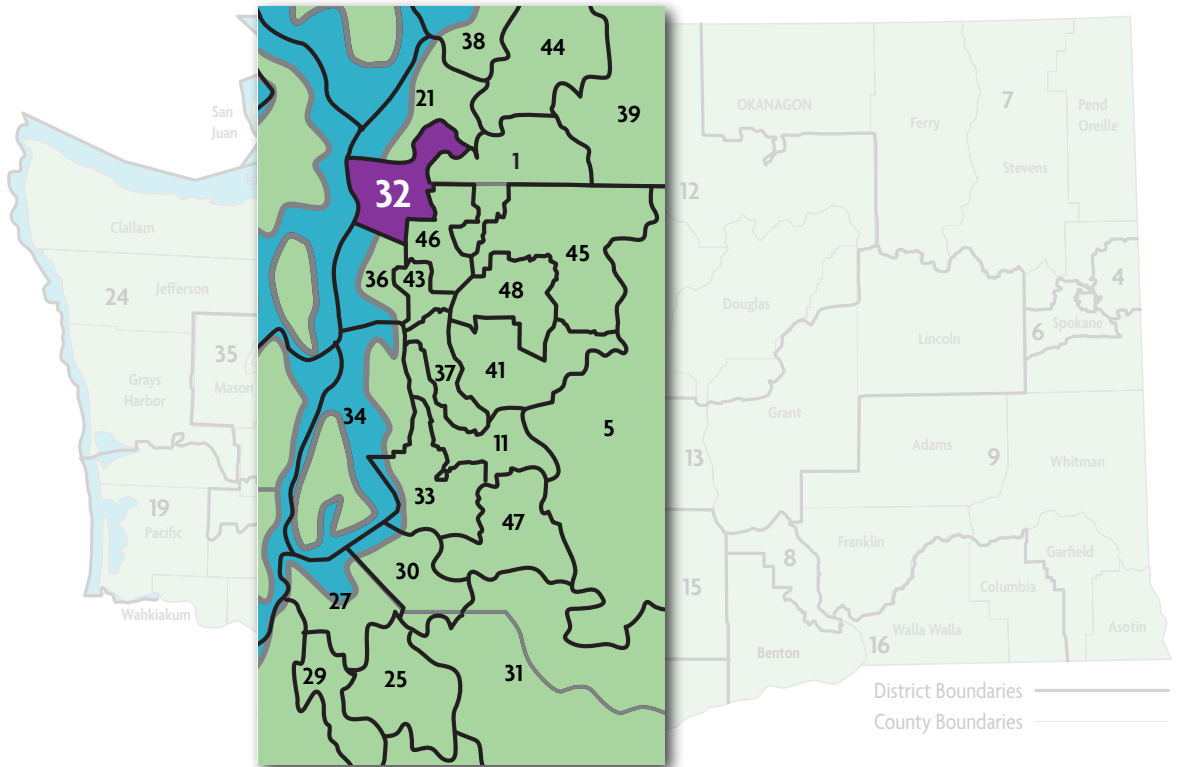

ECEAP in Legislative District 32

In Legislative District 32, there is **1 ECEAP Contractor** serving a total of **40 ECEAP children and their families in 1 site** throughout the county.

Contractor/Sites	Part Day Slots	Full Day Slots	Working Day Slots	Total Children Served
SNOHOMISH COUNTY https://snohomishcountywa.gov/523/Early-Childhood-Education-Assistance-Pro				
EDMONDS SCHOOL DISTRICT https://www.edmonds.wednet.edu/programs/pre-school__pre-k__learning_opportunities/early_childhood_education_and_assistance_program	40			40