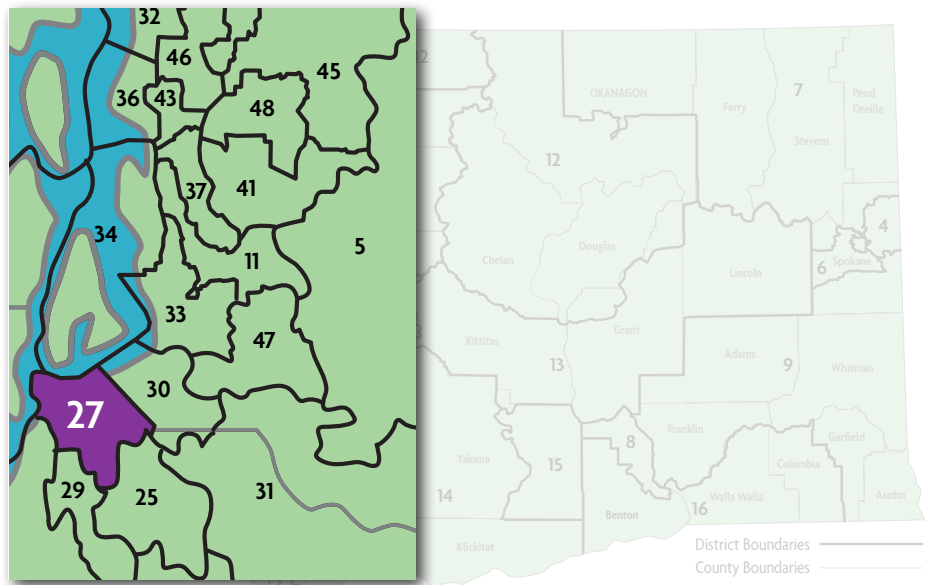

ECEAP in Legislative District 27

In Legislative District 27, there is **1 ECEAP Contractor** serving a total of **334 ECEAP children and their families** in **9 sites** throughout the district.

Contractor/Sites	Part Day Slots	Full Day Slots	Working Day Slots	Total Children Served
ESD 121 www.psesd.org/programs-services/learning-teaching-and-family-support-ltfs/elevating-early-learning-centers-and-schools/early-learning				
BATES EARLY CHILDHOOD LEARNING CENTER www.batestech.edu/student-resources/early-learning-center/		6	25	334
BATES EASTSIDE ECEAP www.batestech.edu/student-resources/early-learning-center/		20		
MULTICULTURAL CHILD AND FAMILY HOPE CENTER http://mcfhc.org/		20	98	
TACOMA DAYCARE AND PRESCHOOL https://tacomaday.org/		10	5	
TACOMA BOZE EARLY CHILDHOOD CENTER ECEAP www.tacomaschools.org/departments/early-learning-preschool	37			
TACOMA BRYANT ELEMENTARY www.tacomaschools.org/departments/early-learning-preschool	36			
TACOMA NE TACOMA ELEMENTARY ECEAP www.tacomaschools.org/departments/early-learning-preschool		20		
TACOMA SHERIDAN ELEMENTARY ECEAP www.tacomaschools.org/departments/early-learning-preschool	37			
TACOMA WILLARD ECEAP www.tacomaschools.org/departments/early-learning-preschool		20