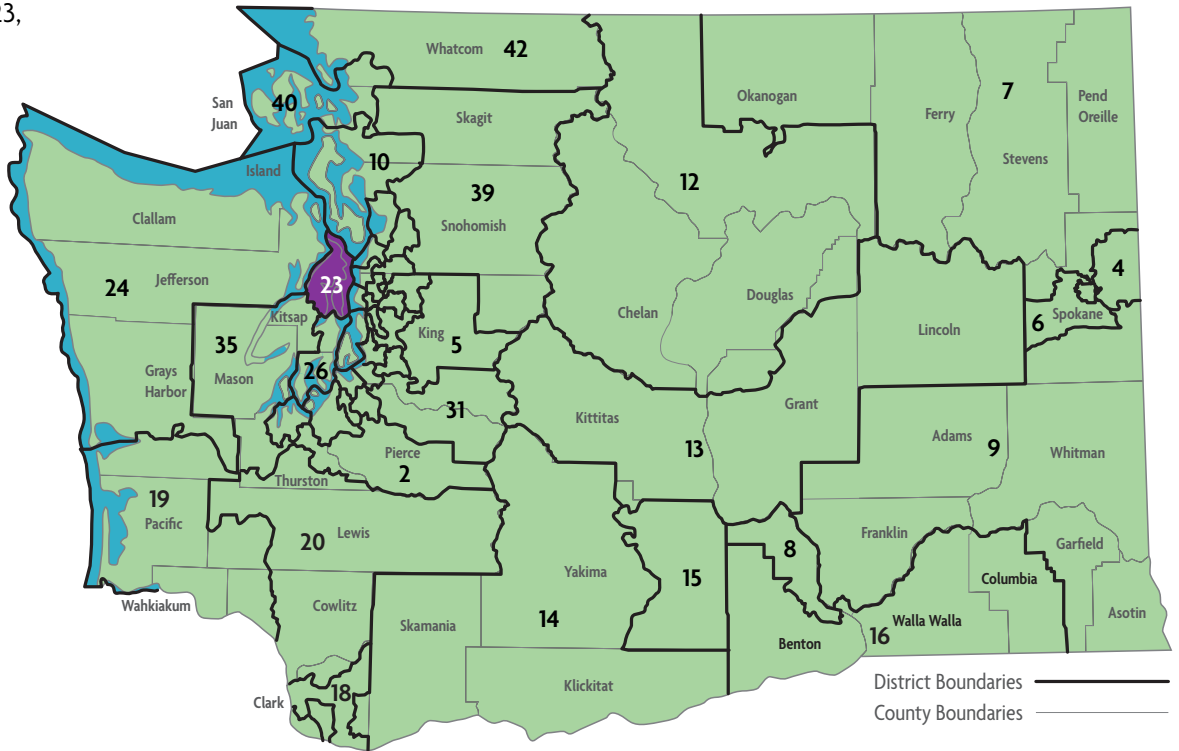

ECEAP in Legislative District 23

In Legislative District 23, there are **3 ECEAP Contractors** serving a total of **88 ECEAP children and their families** in **4 sites** throughout the district.

Contractor/Sites	Part Day Slots	Full Day Slots	Working Day Slots	Total Children Served
ESD 114 https://www.oesd114.org/Page/1288				
PINE CREST https://pinecrest.ckschools.org/info/about_pinecrest	18			36
WOODLANDS	18			
KITSAP COMMUNITY RESOURCES https://www.kcr.org/pre-school-early-learning/				
CARLTON	34			34
SUAMISH TRIBE https://suquamish.nsn.us/home/departments/education1/elc/				
MARION FORSMAN-BOUSHIE EARLY LEARNING CENTER https://suquamish.nsn.us/home/departments/education1/elc/elc-getting-here/		12	6	18