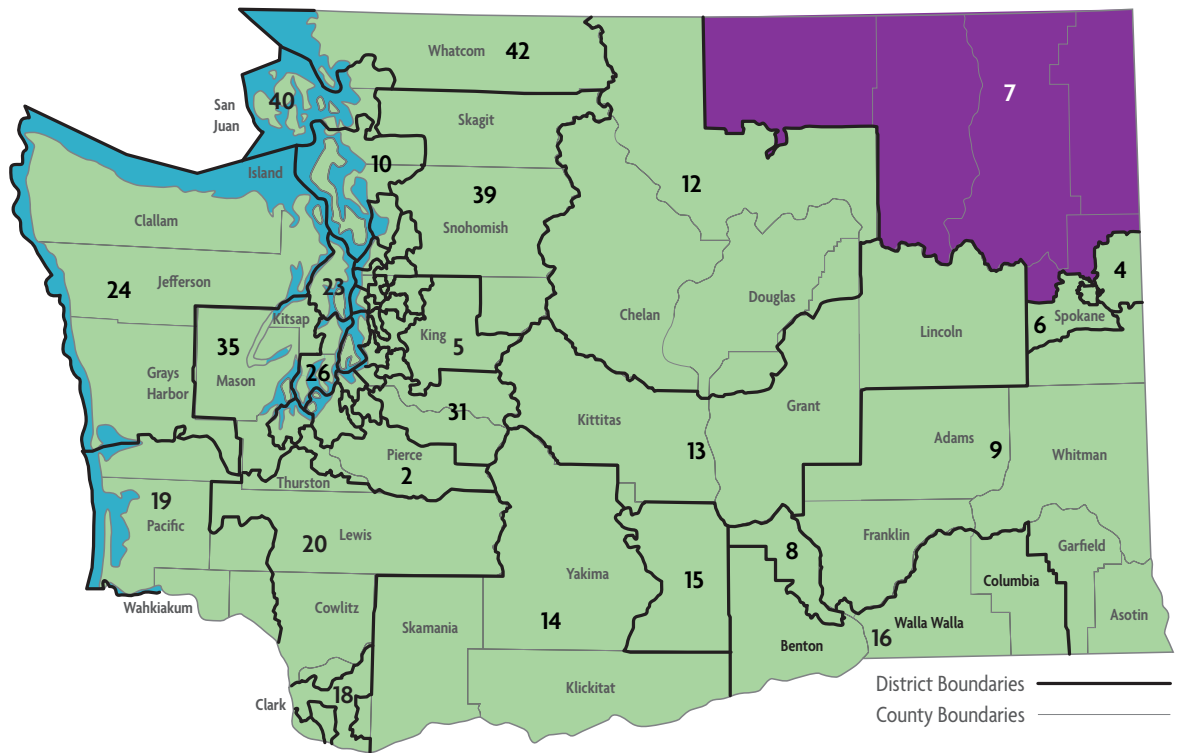

ESD 101 https://www.esd101.net/learning/early_childhood/ECEAP

Continued to the following page.

Continued from the preceding page.

Contractor/Sites	Part Day Slots	Full Day Slots	Working Day Slots	Total Children Served
GREEN GABLE CHILDREN'S LEARNING CENTER NORTH http://www.greengablepreschool.com/our-centers/	20		10	
GREEN GABLE LEARNING CENTER http://www.greengablepreschool.com/		15		55
SPOKANE TRIBE OF INDIANS ECEAP https://spokanetribe.com/government/tanf/early-learning-center/		10		
YWCA SPOKANE https://ywcaspokane.org/programs/children-and-youth/early-childhood-education-and-assistance-program/				
YWCA MEDICAL LAKE		18		
YWCA WEST PLAINS		38		56

ECEAP in Legislative District 7

In Legislative District 7, there are **6 ECEAP Contractors** serving a total of **419 ECEAP children and their families in 19 sites** throughout the district.

Contractor/Sites	Part Day Slots	Full Day Slots	Working Day Slots	Total Children Served
COMMUNITY COLLEGES OF SPOKANE https://ccs.spokane.edu/Head-Start				
SUNSET ELEMENTARY https://www.cheneysd.org/apps/pages/index.jsp?uREC_ID=510014&type=d&pREC_ID=1950732	24			144
DEER PARK ELEMENTARY https://www.dpsd.org/eceap/	52	14		
CHATTAROY ELEMENTARY https://www.riversidesd.org/eceap-program-91c32218	24	30		
EARLY LEARNING CHILD DEVELOPMENT RESOURCES https://elcdr.com/				
DOMINION VIEW DAYCARE	3			5
LIL HANDS DAYCARE	2			