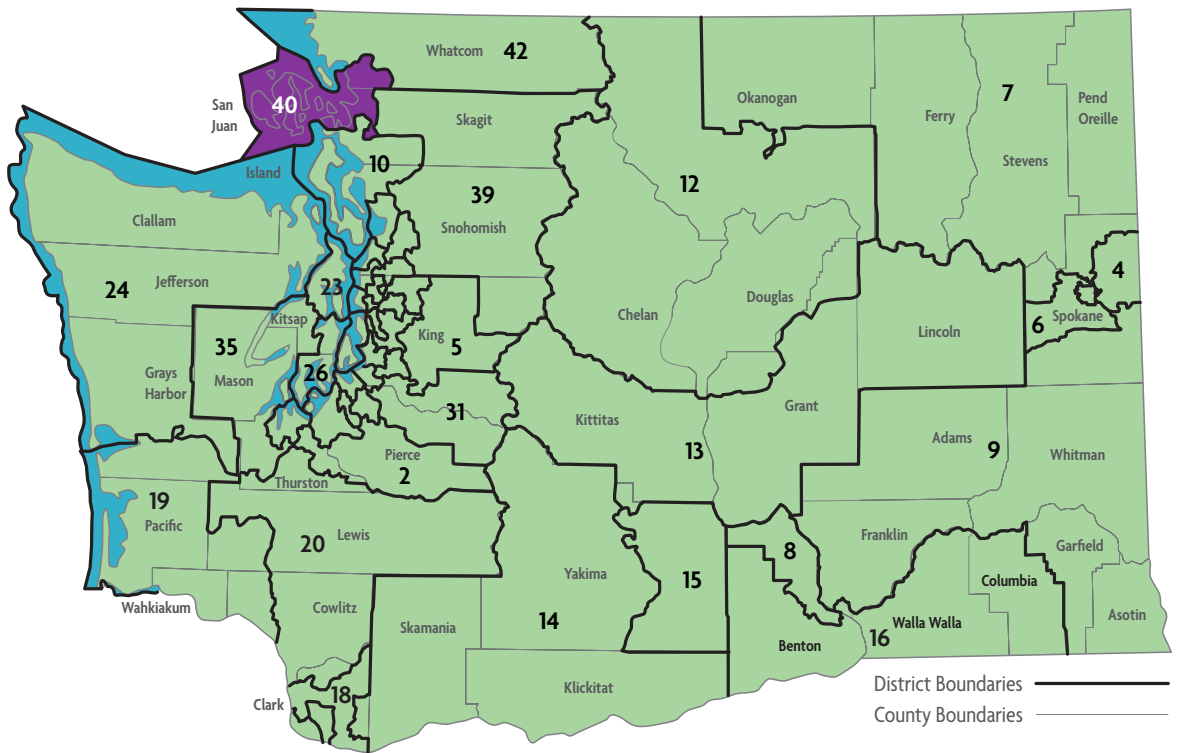

ECEAP in Legislative District 40

ECEAP staff increased their visits and points of contact and connection with families to decrease isolation and risk. Read an example of this work in Legislative District 40: www.dcyf.wa.gov/news/skagit-valley-college-eceap-building-resilience-through-community.

In Legislative District 40, there are **4 ECEAP Contractors** serving a total of **205 ECEAP children and their families** in **8 sites** throughout the district.

Contractor/Sites	Part Day Slots	Full Day Slots	Working Day Slots	Total Children Served
INSPIRE DEVELOPMENT CENTERS https://inspirecenters.org/				
BURLINGTON CHILD DEVELOPMENT CENTER	40			132
MOUNT VERNON CHILD DEVELOPMENT CENTER	92			
OPPORTUNITY COUNCIL www.oppco.org/basic-needs/preschool-education/				
GENERATIONS ELFC www.intergenchildcare.com/			8	8
SAN JUAN COUNTY ECEAP www.sanjuanco.com/422/Early-Childhood-Education-Assistance-Pro