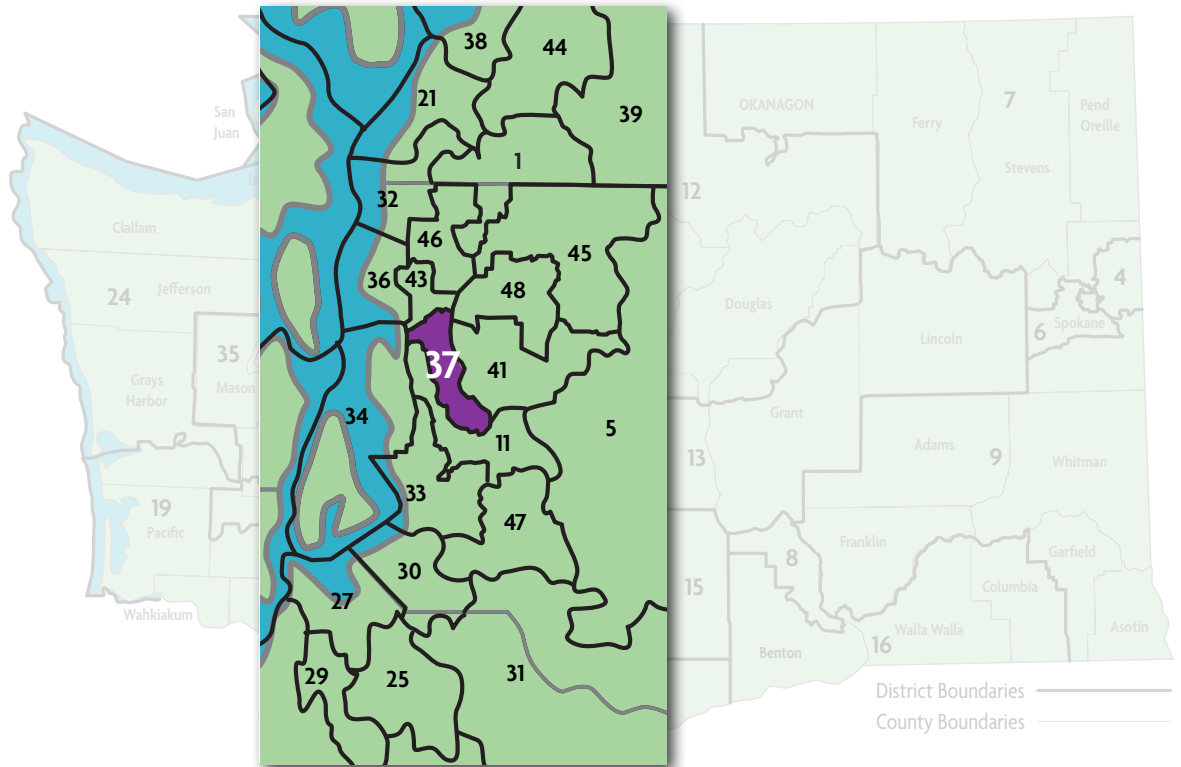

ECEAP in Legislative District 36

There are currently no ECEAP Contractors in Legislative District 36.

ECEAP in Legislative District 37

In Legislative District 37, there are 2 **ECEAP Contractors** serving a total of 270 **ECEAP children and their families in 9 sites** throughout the district.