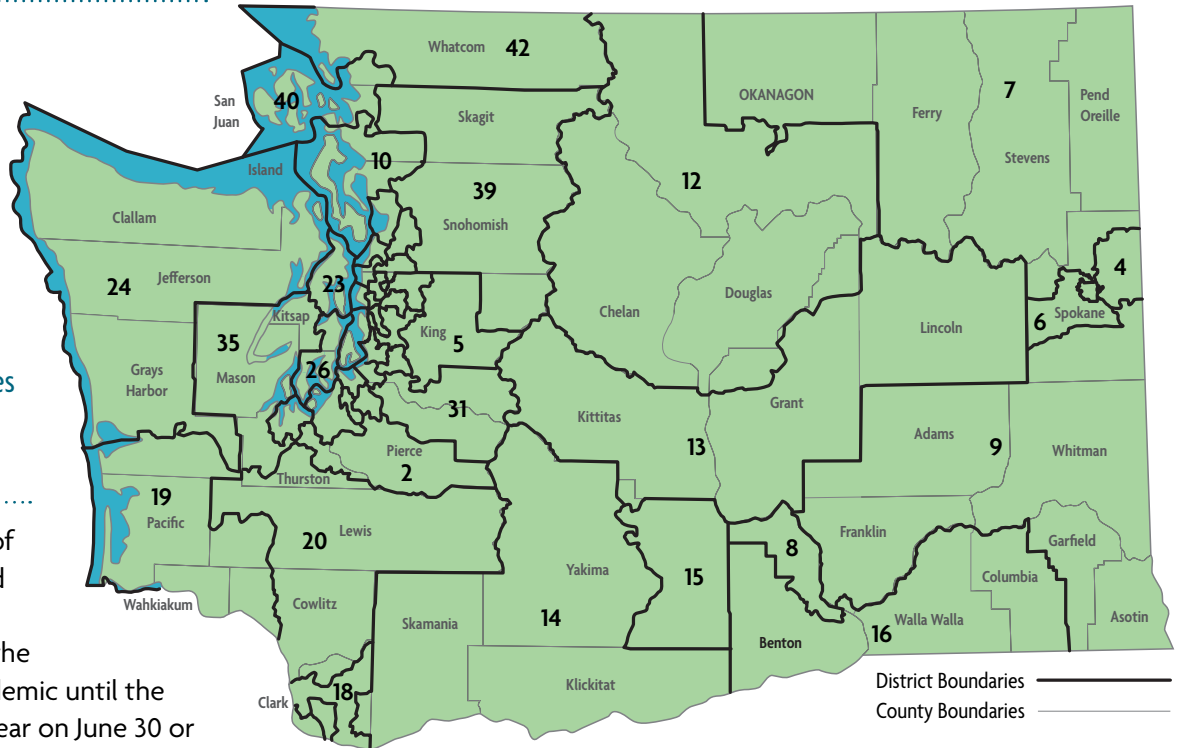

Early Childhood Education and Assistance Program (ECEAP) Services by Legislative District

ECEAP services were designated essential by Gov. Inslee in the “Stay Home, Stay Healthy” order issued in response to the COVID-19 outbreak. As a result, essential ECEAP services continued throughout the pandemic.

Statewide, a handful of ECEAP sites continued essential in-person ECEAP services from the beginning of the pandemic until the end of the contract year on June 30 or for a major portion of those weeks. Sites that remained open followed Department of Health (DOH) guidelines to ensure safety of children, families, and staff.

All contractors, regardless of whether or not they kept classrooms open, continued to provide services to 14,000 ECEAP children and their families across Washington State in a wide variety of ways, through increased Non-Traditional/Modified Services. For more information, go to www.dcyf.wa.gov/sites/default/files/pdf/ECEAP_NonTraditional_Modified_Services_COVID19.pdf.

These services provided remote learning options and resources including food, education, health and safety, parenting, economic, and mental health supports. You can learn more about how ECEAP continued to provide essential services during COVID-19 as well online at www.dcyf.wa.gov/news/how-eceap-continued-provide-essential-services-during-covid-19.

ECEAP staff increased their visits and points of contact and connection with families to decrease isolation and risk. Given the ongoing pandemic in 2020-21, ECEAP contractors are working to provide an array of services that best meet the needs of children, families and communities across Washington. They continue to follow DOH and local health and tribal jurisdiction recommendations. This includes a goal of safely serving all children in-person and providing hybrid and non-traditional remote services (NTRS). Follow this link to learn more about the most current slot numbers related to services: www.dcyf.wa.gov/sites/default/files/pubs/EL_0027.pdf.

If you are interested in learning more, please contact ECEAP at eceap@dcyf.wa.gov.

Washington State Department of
CHILDREN, YOUTH & FAMILIES