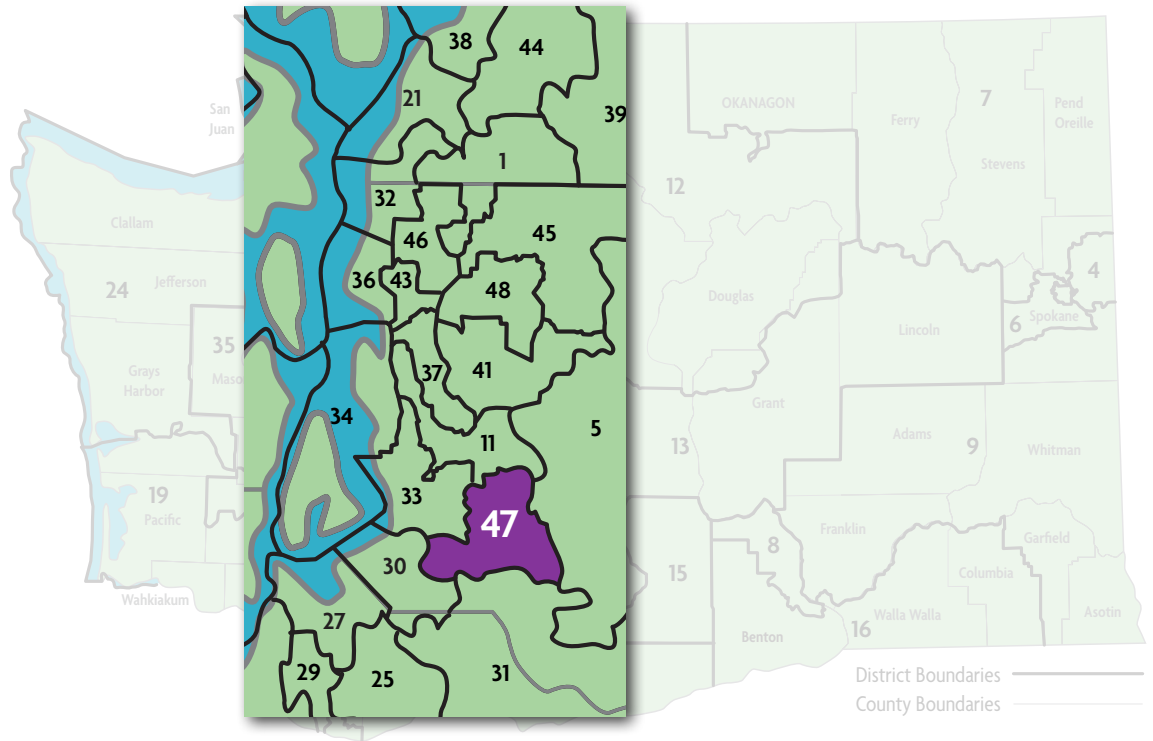

ECEAP in Legislative District 47

In Legislative District 47, there are **2 ECEAP Contractors** serving a total of **350 ECEAP children and their families** in **12 sites** throughout the district.

Contractor/Sites	Part Day Slots	Full Day Slots	Working Day Slots	Total Children Served
ESD 121 www.psesd.org/programs-services/learning-teaching-and-family-support-ltfs/elevating-early-learning-centers-and-schools/early-learning				
AUBURN DICK SCOBEE www.auburn.wednet.edu/Page/20235	38			333
AUBURN LEA HILL www.auburn.wednet.edu/Page/20235	38			
AUBURN MESSIAH ECEAP www.auburn.wednet.edu/Page/20235	36	20		
CHILDHAVEN AUBURN BRANCH https://childhaven.org/programs/early-learning/		18		
KYFS DANIEL ELEMENTARY ECEAP https://kyfs.org/head-starteceap/	80			
KYFS JENKINS CREEK https://kyfs.org/head-starteceap/		19		
KYFS KENT FAMILY CENTER https://kyfs.org/head-starteceap/	40	40		
FCC RAMADAN KARIMA	4			

Continued to the following page.