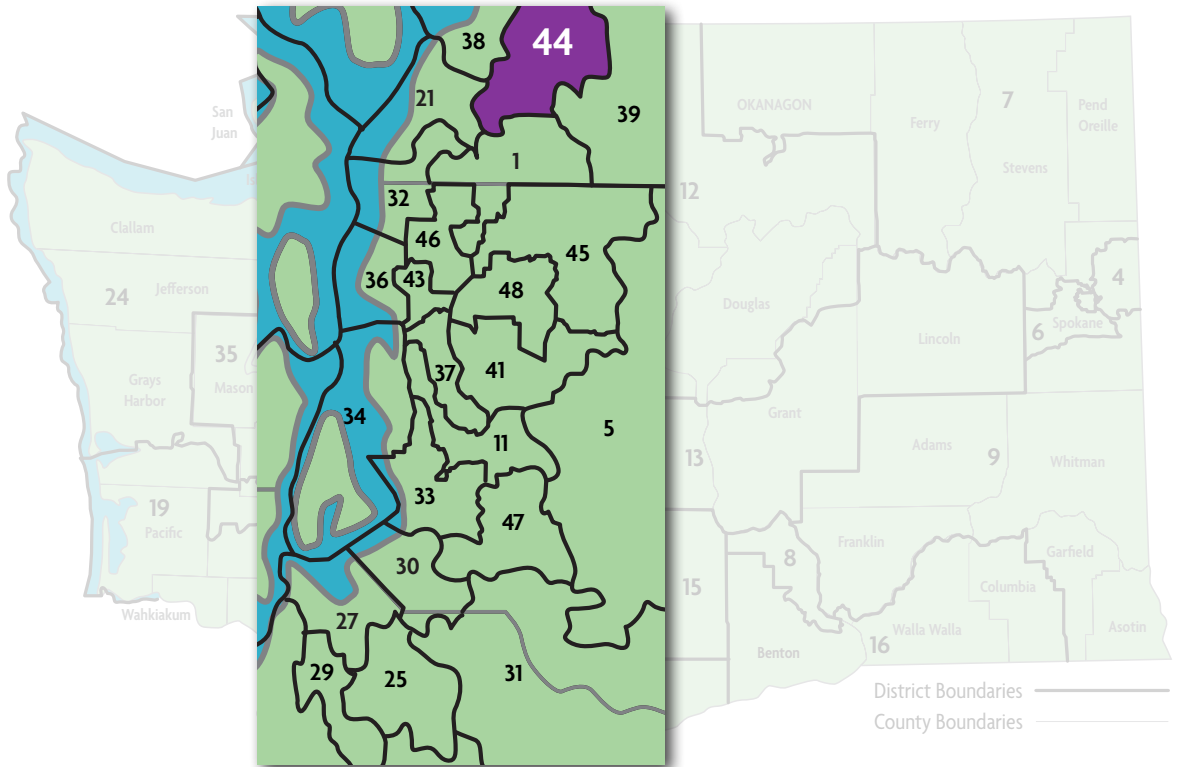

ECEAP in Legislative District 44

In Legislative District 44, there is **1 ECEAP Contractor** serving a total of **200 ECEAP children and their families** in **3 sites** throughout the district.

Contractor/Sites	Part Day Slots	Full Day Slots	Working Day Slots	Total Children Served
SNOHOMISH COUNTY https://snohomishcountywa.gov/523/Early-Childhood-Education-Assistance-Pro				
EVERETT PUBLIC SCHOOL CEDAR WOOD www.everettsd.org/Page/5962	40			200
LAKE STEVENS EARLY LEARNING CENTER www.lkstevens.wednet.edu/enrollment	100			
SNOHOMISH SCHOOL DISTRICT www.sno.wednet.edu/Page/2686	60