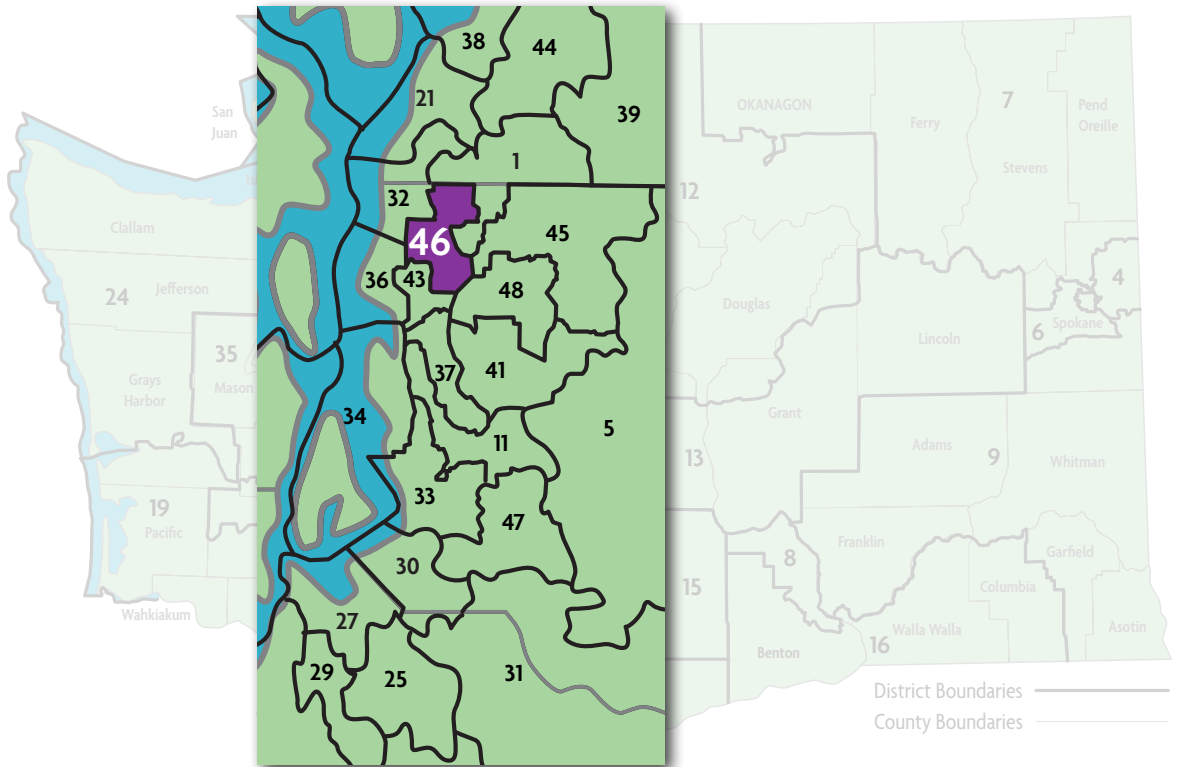

ECEAP in Legislative District 46

In Legislative District 46, there are **2 ECEAP Contractors** serving a total of **43 ECEAP children and their families** in **2 sites** throughout the district.

Contractor/Sites	Part Day Slots	Full Day Slots	Working Day Slots	Total Children Served
CITY OF SEATTLE www.seattle.gov/education				
REWA LAKE CITY EARLY LEARNING CENTER www.rewa.org/services/early-learning-center/		30		30
DENISE LOUIE EDUCATION CENTER https://deniselouie.org/services/head-start/				
DENISE LOUIE EDUCATION CENTER MAGNUSON PARK https://deniselouie.org/locations/			13	13