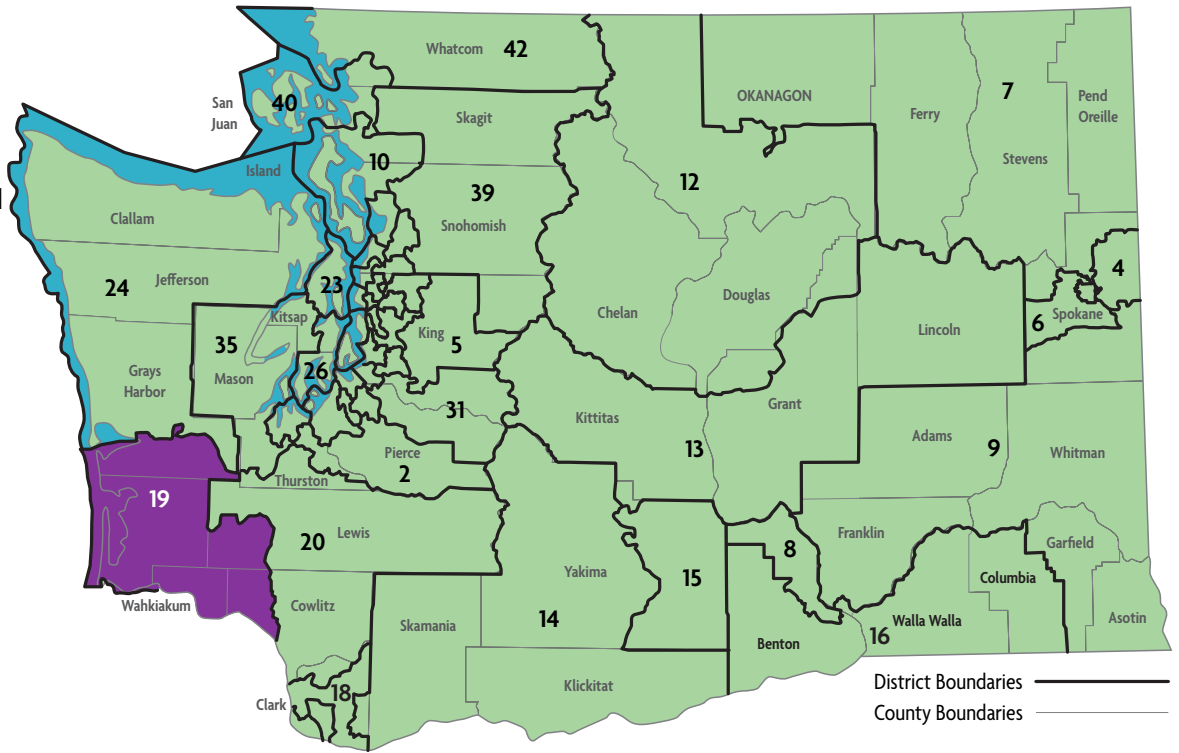

ECEAP in Legislative District 19

ECEAP staff increased their visits and points of contact and connection with families to decrease isolation and risk. Read an example of this work in Legislative District 19: www.dcyf.wa.gov/news/esd-112-eceap-success-stories-during-covid-19.

In Legislative District 19, there are **6 ECEAP Contractors** serving a total of **534 ECEAP children and their families** in **15 sites** throughout the district.

Contractor/Sites	Part Day Slots	Full Day Slots	Working Day Slots	Total Children Served
ABERDEEN SCHOOL DISTRICT www.asd5.org/				
HOPKINS	92			161
STEVENS ELEMENTARY SCHOOL	43			
MONTESANO SCHOOL DISTRICT www.monteschools.org/student-services-preschool	9			
OCOSTA SCHOOL DISTRICT	17			
CENTRALIA COLLEGE www.centralia.edu/				
BOISTFORT ELEMENTARY SCHOOL	5			5
ESD 112 www.esd112.org/ece				
OCEAN BEACH EARLY CHILDHOOD CENTER www.ocean.k12.wa.us/Page/797	13			13

Continued to the following page.