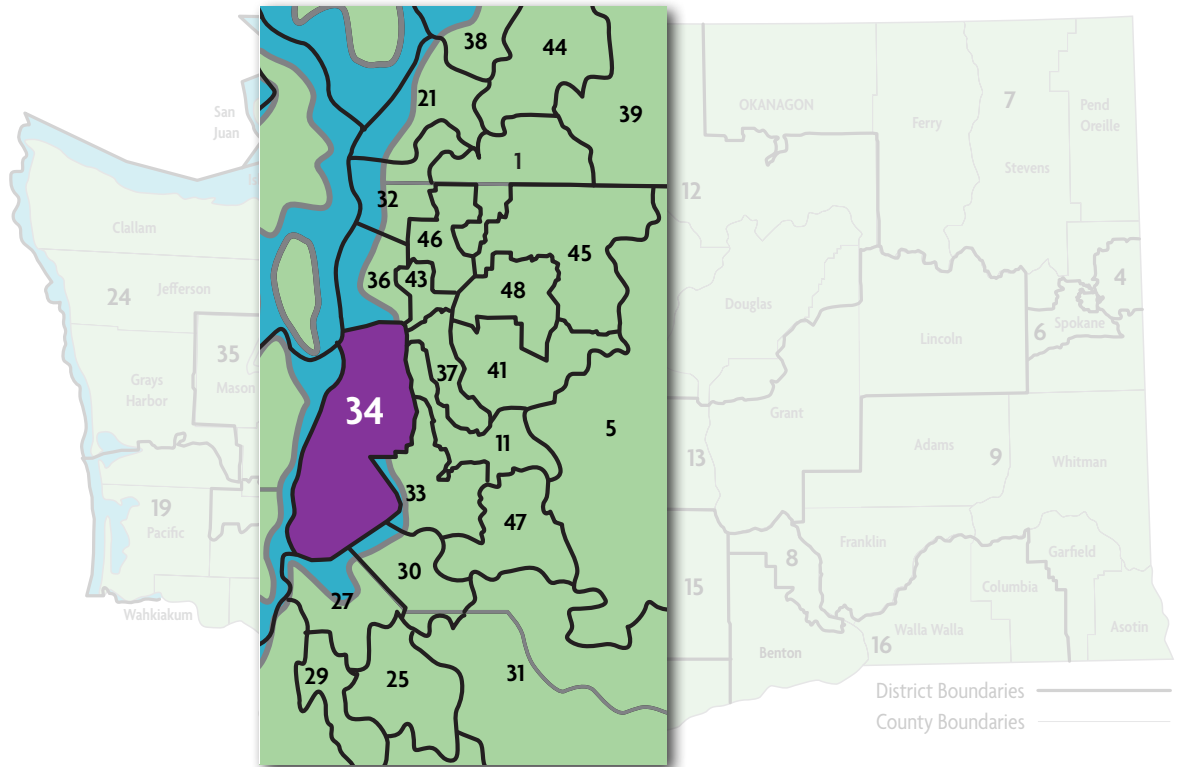

ECEAP in Legislative District 34

In Legislative District 34, there are **4 ECEAP Contractors** serving a total of **213 ECEAP children and their families in 8 sites** throughout the district.

Contractor/Sites	Part Day Slots	Full Day Slots	Working Day Slots	Total Children Served
CITY OF SEATTLE https://www.seattle.gov/education/for-parents/child-care-and-preschool/early-childhood-education-and-assistance-program				
REFUGEE AND IMMIGRANT FAMILY CENTER https://refugeeandimmigrantfamilycenter.org/about-us	30			79
SOUTHWEST EARLY LEARNING https://southwestearlylearning.org/		10		
TINY TOTS DEVELOPMENT CENTER https://tinytotsdc.org/		39		
ESD 121 https://www.psesd.org/programs-services/learning-teaching-and-family-support-ltfs/elevating-early-learning-centers-and-schools/early-learning				
HIGHLINE SEAHURST https://www.highlineschools.org/school-learning-sites/preschool-programs	36			56
VASHON ISLAND ECEAP https://www.vashonsd.org/Page/1244		20		