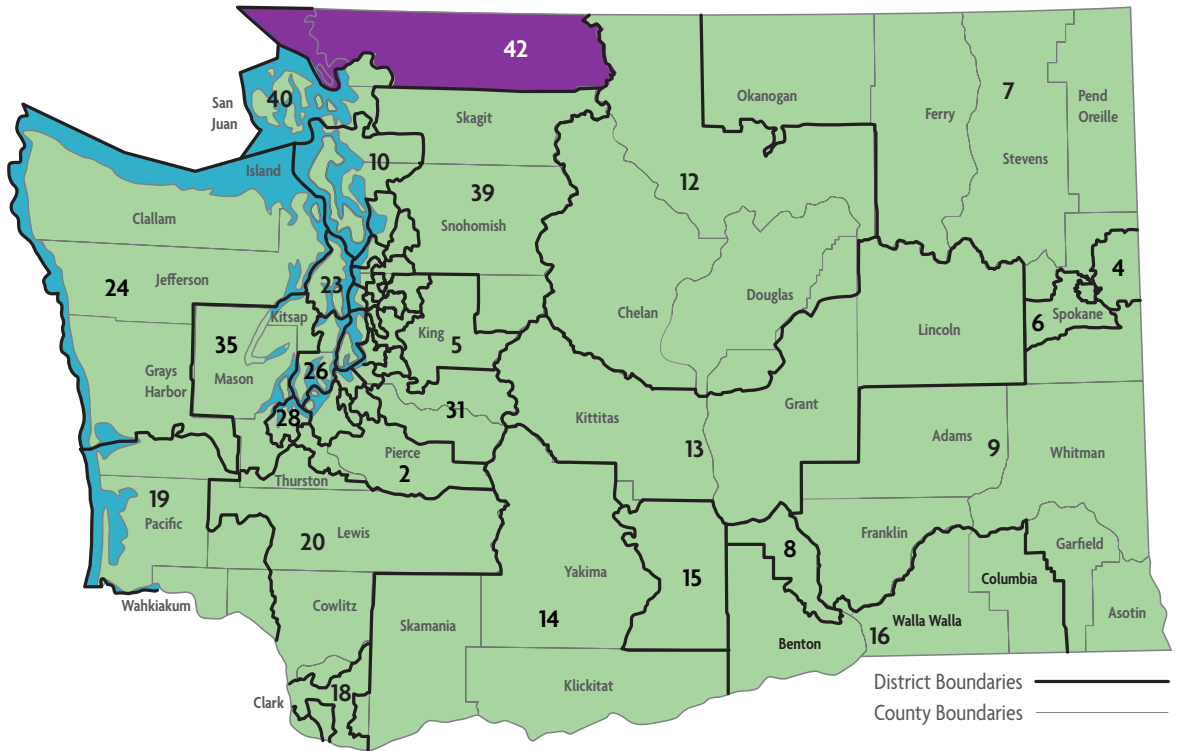

ECEAP in Legislative District 42

In Legislative District 42, there are **2 ECEAP Contractors** serving a total of **206 ECEAP children and their families in 11 sites** throughout the district.

The Contractor/Sites	Part Day Slots	Full Day Slots	Working Day Slots	Total Children Served
LUMMI INDIAN BUSINESS COUNCIL https://www.lummi-nsn.gov/Website.php?PageID=664				
LUMMI EARLY LEARNING CENTER https://www.lummi-nsn.gov/Website.php?PageID=664	40			40

Continued to the following page.