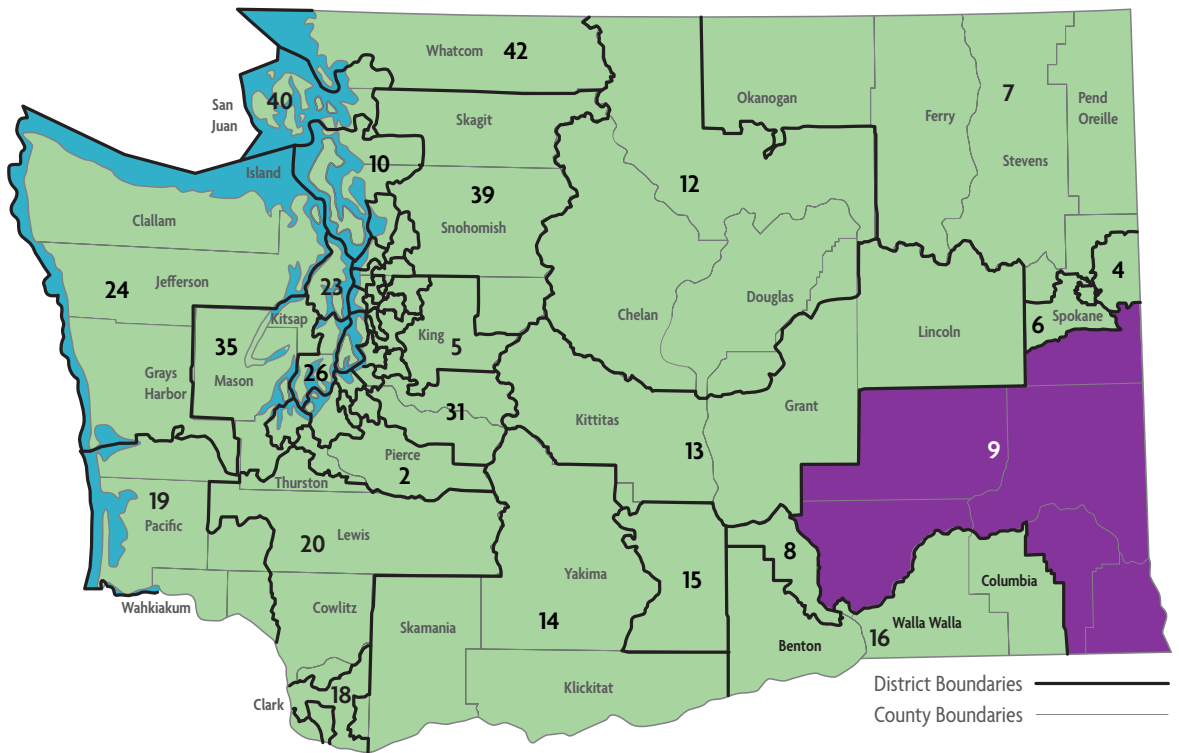

ECEAP in Legislative District 9

In Legislative District 9, there are **6 ECEAP Contractors** serving a total of **436 ECEAP children and their families in 20 sites** throughout the district.

Contractor/Sites	Part Day Slots	Full Day Slots	Working Day Slots	Total Children Served
COMMUNITY CHILD CARE CENTER http://www.community-childcare.org/ECEAP_New.html				
COMMUNITY CHILD CARE CENTER COLFAX		20		107
COMMUNITY CHILD CARE CENTER GREYHOUND WAY	18			
COMMUNITY CHILD CARE CENTER ST JAMES			20	
ENDICOTT	8			
GARFIELD	10			
PALOUSE	6			
ROSALIA	10			
TEKOA	9			
WSU CHILDREN CENTER https://childrenscenter.wsu.edu/	6			

Continued to the following page.