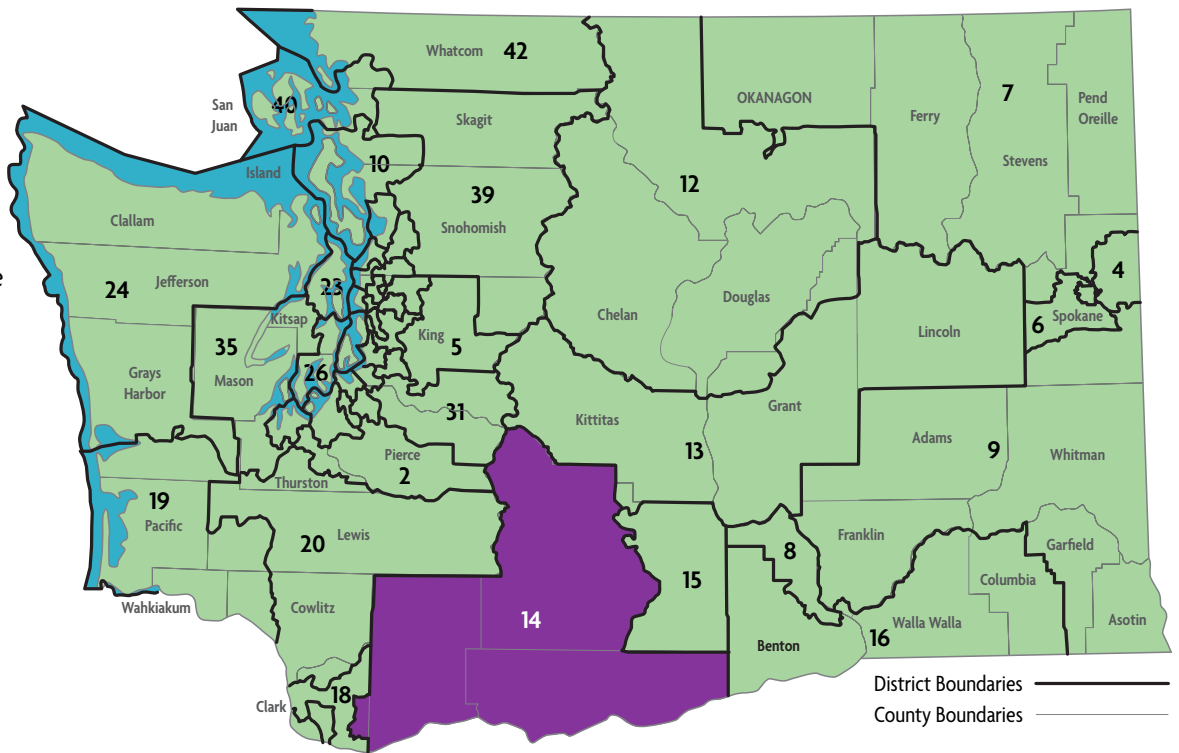

ECEAP in Legislative District 14

ECEAP staff increased their visits and points of contact and connection with families to decrease isolation and risk. Read an example of this work in Legislative District 14: www.dcyf.wa.gov/news/esd-112-eceap-success-stories-during-covid-19.

In Legislative District 14, there are **5 ECEAP Contractors** serving a total of **700 ECEAP children and their families** in **15 sites** throughout the district.

Contractor/Sites	Part Day Slots	Full Day Slots	Working Day Slots	Total Children Served
CATHOLIC FAMILY AND CHILD SERVICES https://catholiccharitiescw.org/				
CARROLL CHILDREN'S CENTER https://catholiccharitiescw.org/services/early-learning-and-child-care/early-childhood-education-and-assistance-program	40			100
GROWING HOPE CHILD AND FAMILY DEVELOPMENT CENTER https://catholiccharitiescw.org/services/early-learning-and-child-care/growing-hope-center	42		18	
ENTERPRISE FOR PROGRESS IN THE COMMUNITY www.epicnet.org/eceap/				
EPIC PLACE	90			308
NACHES	30			
OIC	80			
WEST VALLEY—AHTANUM	36			
ADAMS ELEMENTARY www.ysd7.org/Page/1845	54			
HOOVER ECEAP www.ysd7.org/Page/1845	18			

Continued to the following page.