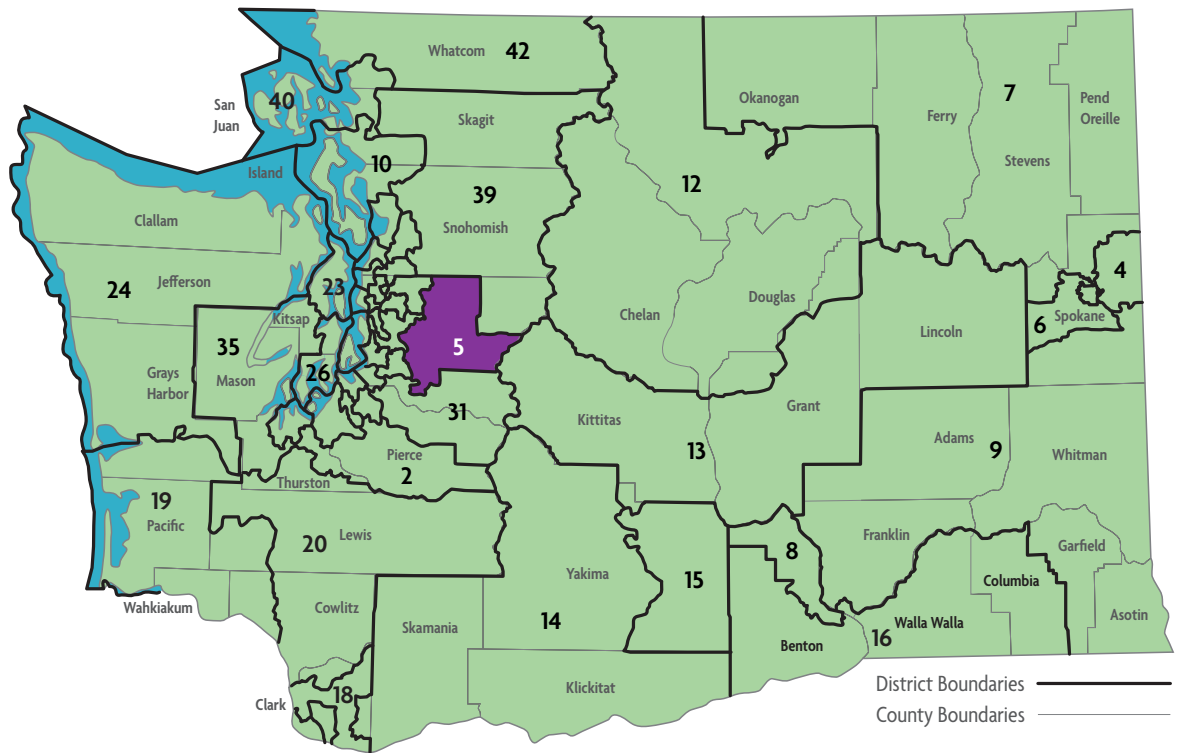

ECEAP in Legislative District 5

In Legislative District 5, there is **1 ECEAP Contractor** serving a total of **113 ECEAP children and their families in 4 sites** throughout the district.

Contractor/Sites	Part Day Slots	Full Day Slots	Working Day Slots	Total Children Served
ESD 121 https://www.psesd.org/programs-services/learning-teaching-and-family-support-ltfs/elevating-early-learning-centers-and-schools/early-learning				
ENCOMPASS NORTH BEND https://www.encompassnw.org/program/early-learning/eceap-preschool/	10	32		113
ISSAQUAH BRIARWOOD https://www.issaquah.wednet.edu/briarwood/staff/support-staff/eceap	18			
ISSAQUAH VALLEY ELEMENTARY ECEAP https://www.issaquah.wednet.edu/family/preschool-programs/head-start-eceap	35			
TAHOMA LAKE WILDERNESS https://www.tahomasd.us/families/preschool_programs	18