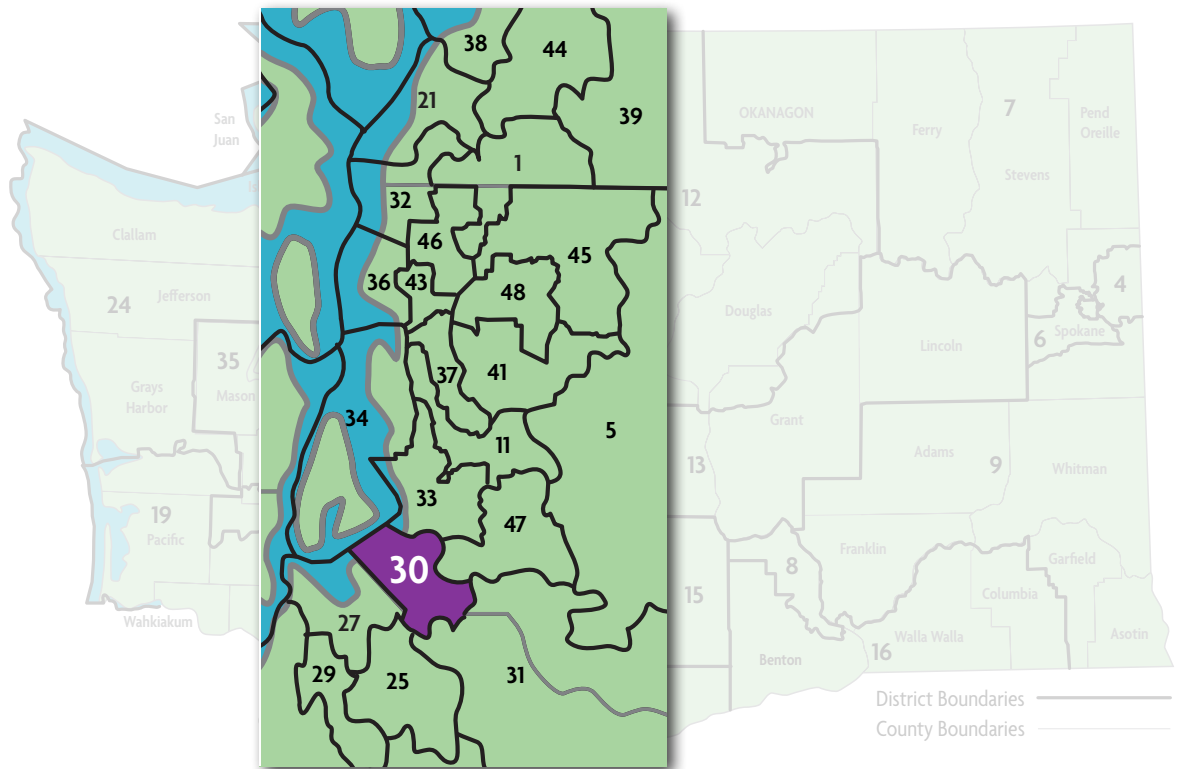

ECEAP in Legislative District 30

In Legislative District 30, there are 2 ECEAP Contractors serving a total of 399 ECEAP children and their families in 10 sites throughout the district.

Contractor/Sites	Part Day Slots	Full Day Slots	Working Day Slots	Total Children Served
CHILDREN'S HOME SOCIETY OF WASHINGTON www.childrenshomesociety.org/earlylearning				
HIGHLINE EARLY LEARNING CENTER www.childrenshomesociety.org/highline			20	20

Continued to the following page.